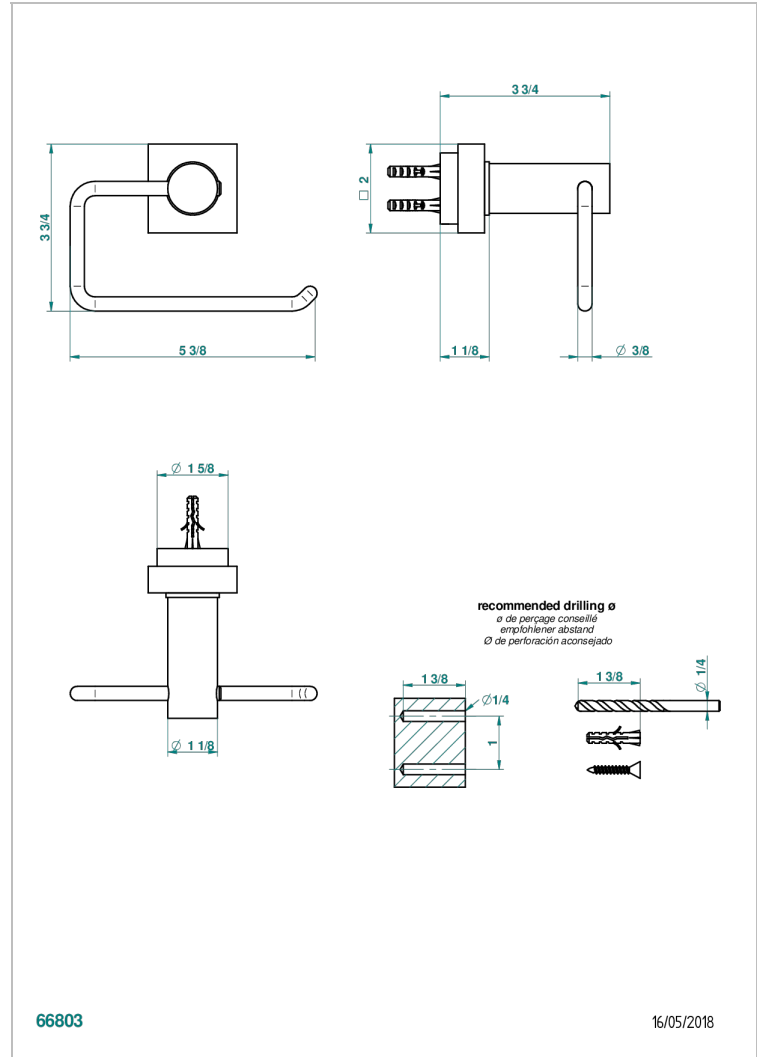

MONTAIGNE LEONARDO GREY MARBLE WITH LEVER HANDLES

G3U-538A

Wall mounted WC paper holder without cover

CHARACTERISTIC

- Montaigne Leonardo Grey marble with lever handles
- Wall mounted WC paper holder without cover