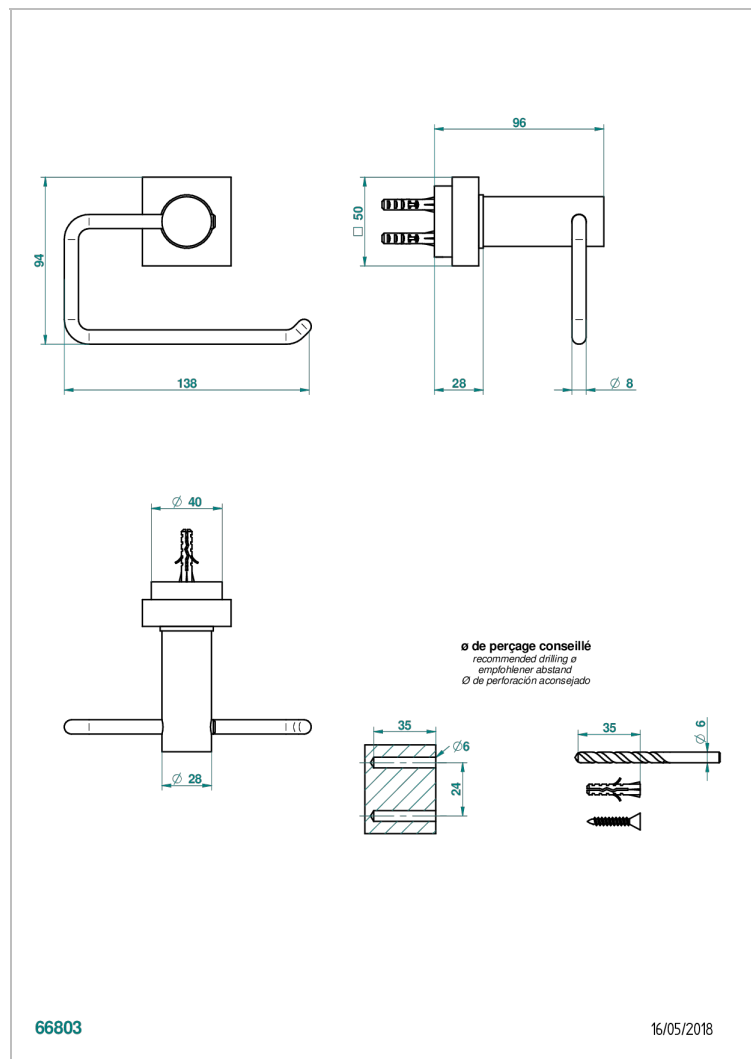

MONTAIGNE LEONARDO GREY MARBLE

G3T-538A

Toilet paper holder, single mount without cover

CHARACTERISTIC

- Montaigne Leonardo Grey marble
- Toilet paper holder, single mount without cover

AVAILABLE FINITIONS