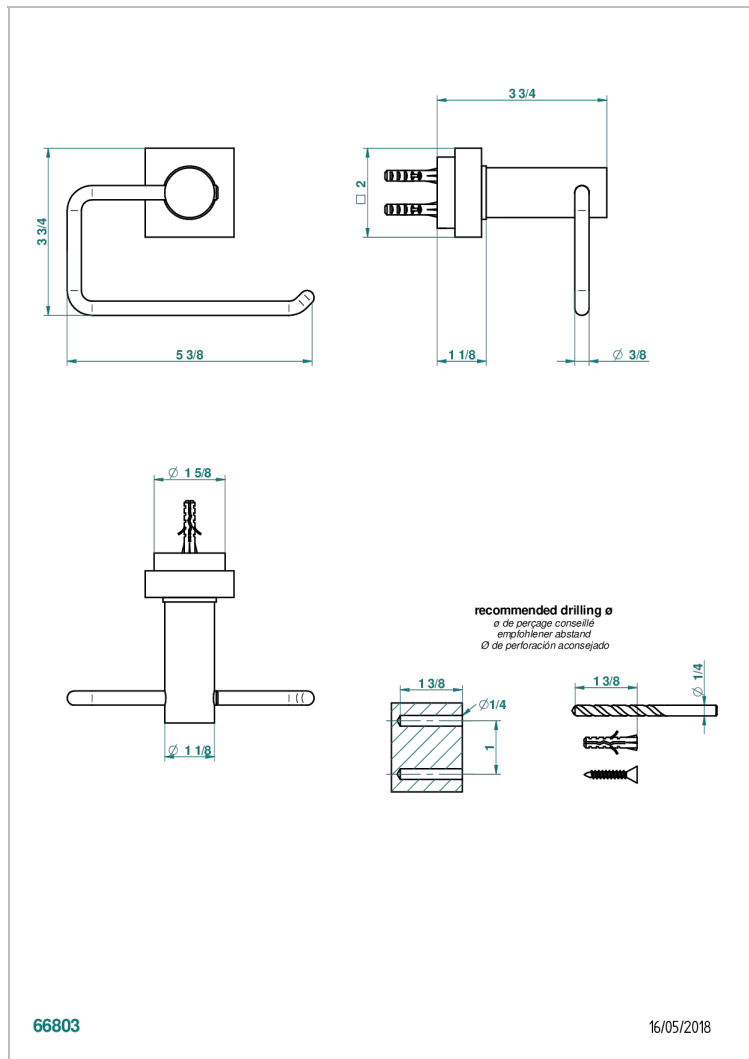

MONTAIGNE LEONARDO GREY MARBLE

G3T-538A

Toilet paper holder, single mount without cover

CHARACTERISTIC

- Montaigne Leonardo Grey marble
- Toilet paper holder, single mount without cover

AVAILABLE FINITIONS