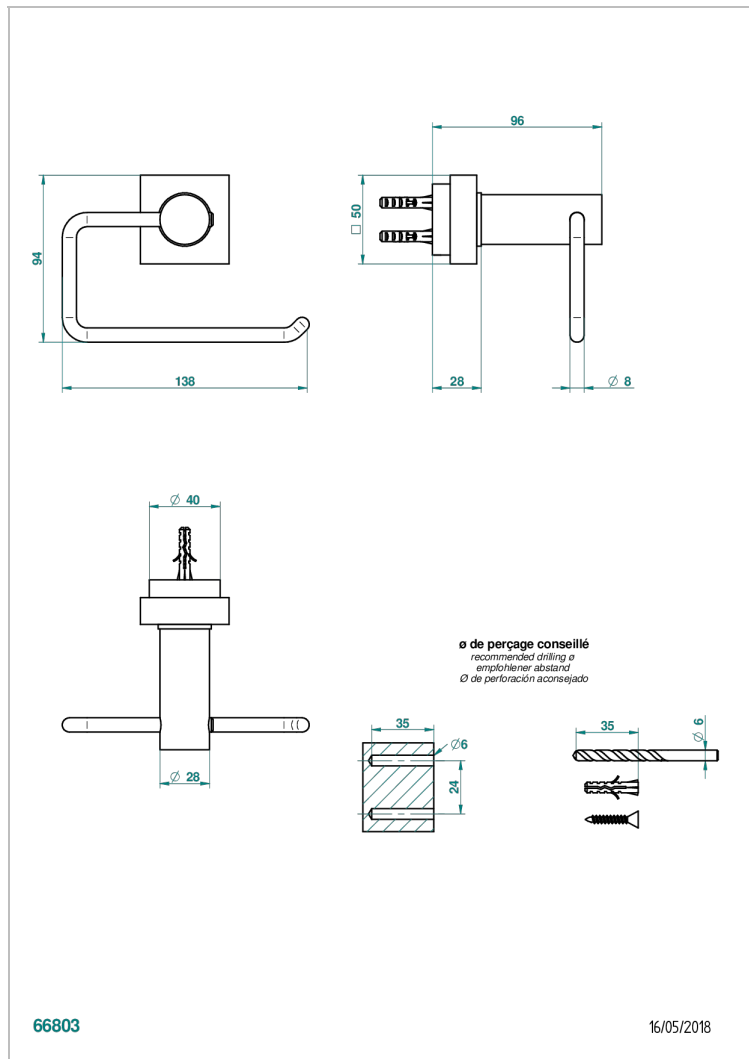

# MONTAIGNE LEONARDO GREY MARBLE

G3T-538A

Wall mounted WC paper holder without cover

## CHARACTERISTIC

- Montaigne Leonardo Grey marble
- Wall mounted WC paper holder without cover