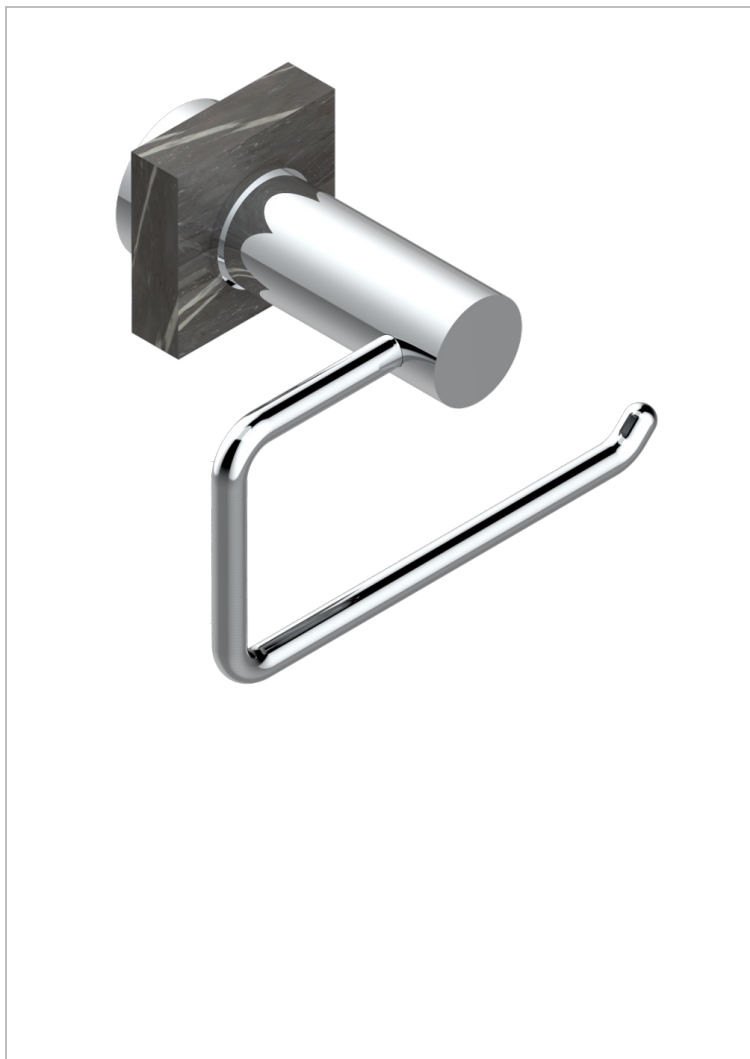

# MONTAIGNE LEONARDO GREY MARBLE

G3T-538A

Wall mounted WC paper holder without cover

## CHARACTERISTIC

- Montaigne Leonardo Grey marble
- Wall mounted WC paper holder without cover

## AVAILABLE FINITIONS

Antique nickel - H28  
Black ceram - D30  
Blush PVD - H62  
Brass color PVD - H49  
Brown bronze color PVD - F33  
Gold color PVD - H52

Graphite PVD - H64  
Lacquered light bronze - D01  
Matt Umber PVD - H67  
Matt blush PVD - H60  
Matt brass color PVD - H50  
Matt brown bronze color PVD - F34