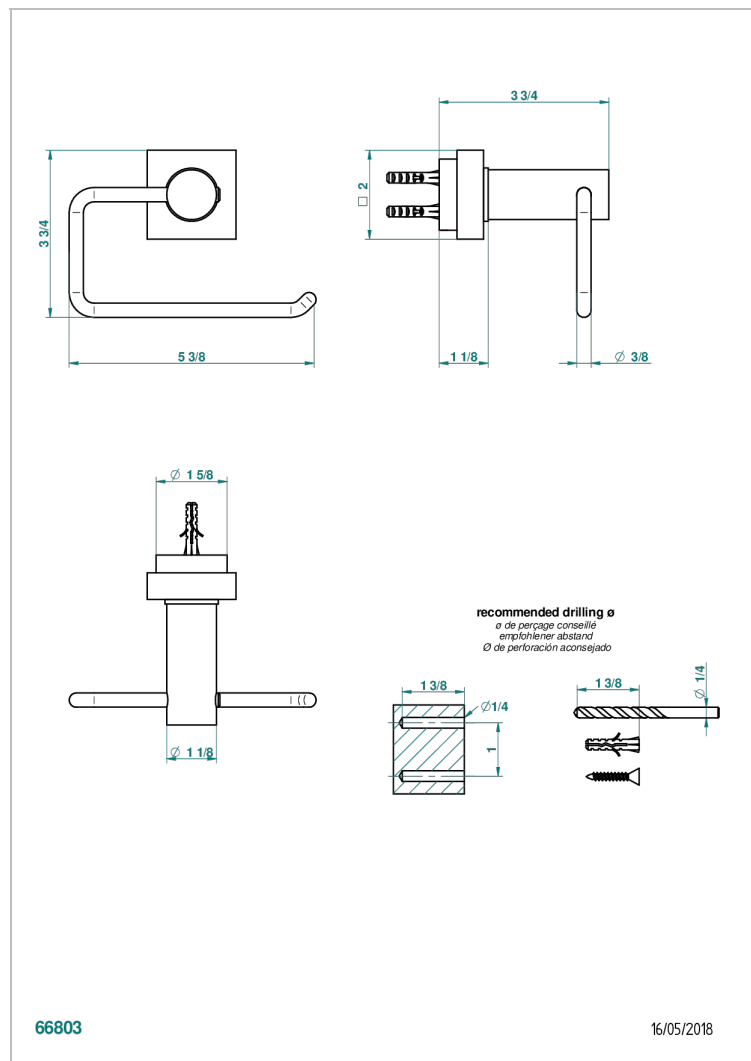

# MONTAIGNE LEONARDO GREY MARBLE

G3T-538A

Wall mounted WC paper holder without cover

## CHARACTERISTIC

- Montaigne Leonardo Grey marble
- Wall mounted WC paper holder without cover