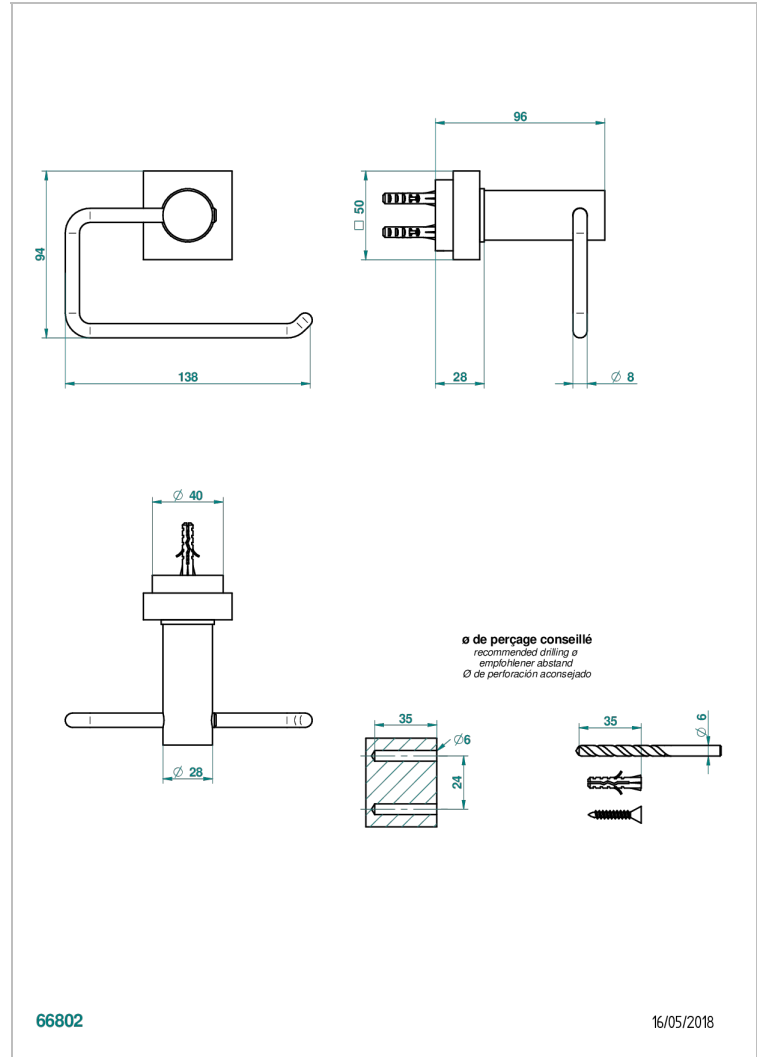

# MONTAIGNE GRAND ANTIQUE MARBLE WITH LEVER HANDLES

G3S-538A

Toilet paper holder, single mount without cover

66802

16/05/2018

## CHARACTERISTIC

- Montaigne Grand Antique marble with lever handles
- Toilet paper holder, single mount without cover