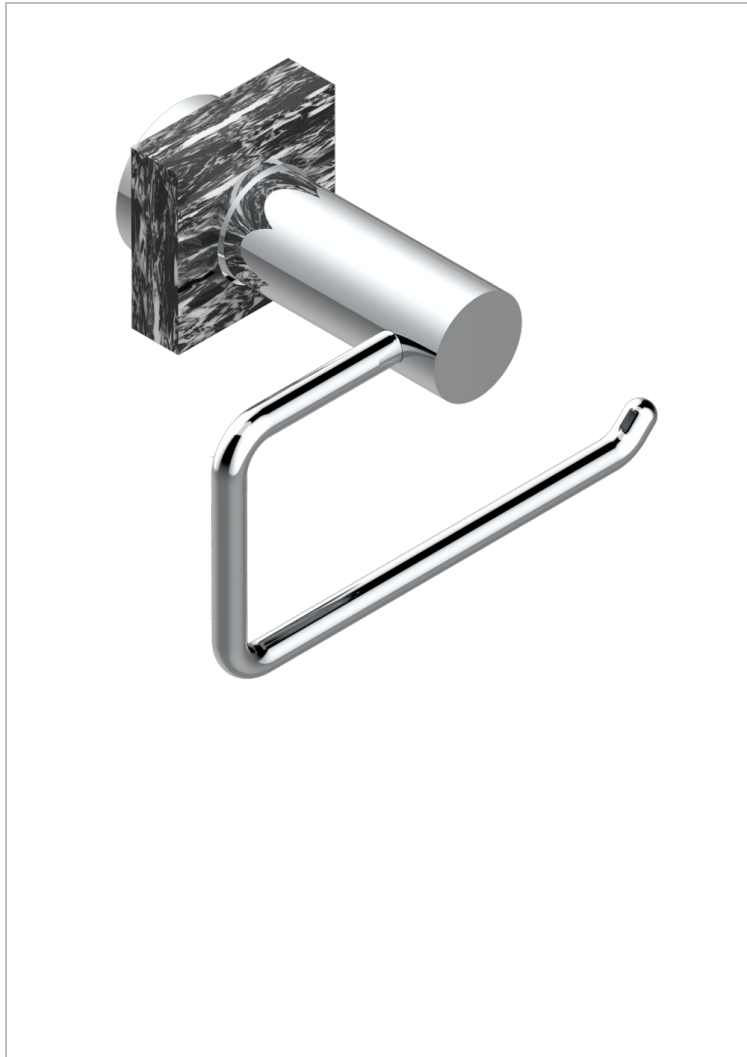

# MONTAIGNE GRAND ANTIQUE MARBLE WITH LEVER HANDLES

G3S-538A

Toilet paper holder, single mount without cover

66802

16/05/2018

## CHARACTERISTIC

- Montaigne Grand Antique marble with lever handles
- Toilet paper holder, single mount without cover

## AVAILABLE FINITIONS

Black ceram - D30  
Blush PVD - H62  
Brass color PVD - H49  
Brown bronze color PVD - F33  
Chrome polished - A02  
Chrome polished / gold polished - G02

Copper antique matt, coated - H07  
Gold color PVD - H52  
Gold mat - F07  
Gold polished - F01  
Graphite PVD - H64  
Light coated bronze - D01