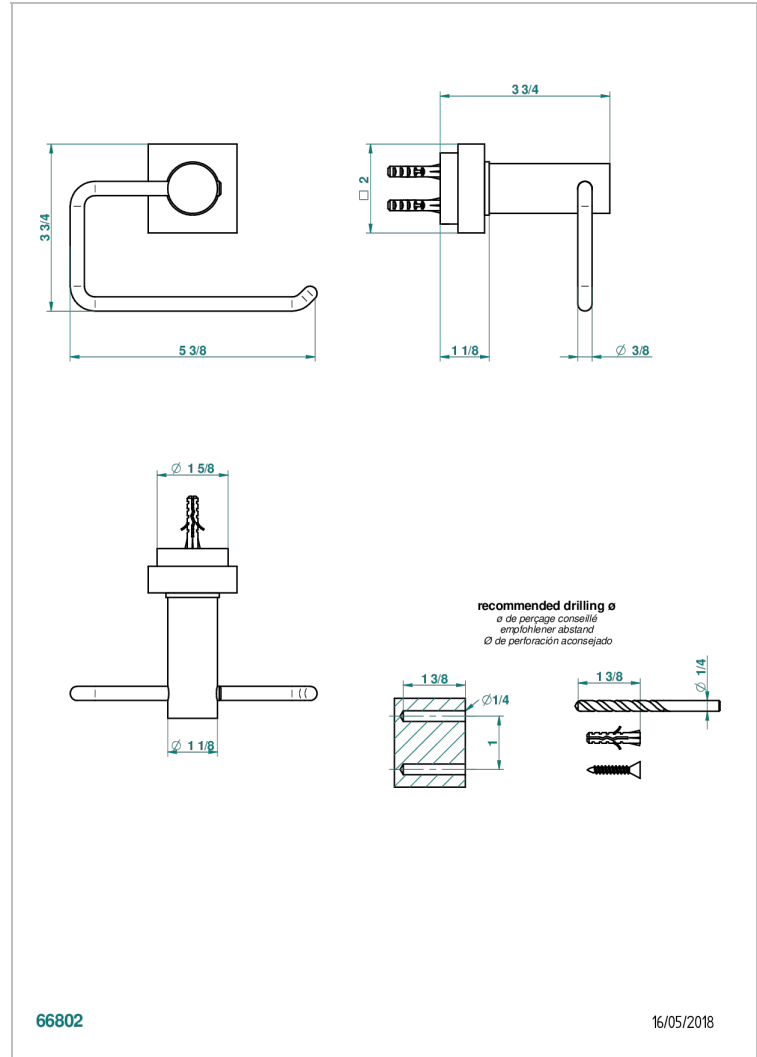

# MONTAIGNE GRAND ANTIQUE MARBLE WITH LEVER HANDLES

G3S-538A

Toilet paper holder, single mount without cover

## CHARACTERISTIC

- Montaigne Grand Antique marble with lever handles
- Toilet paper holder, single mount without cover