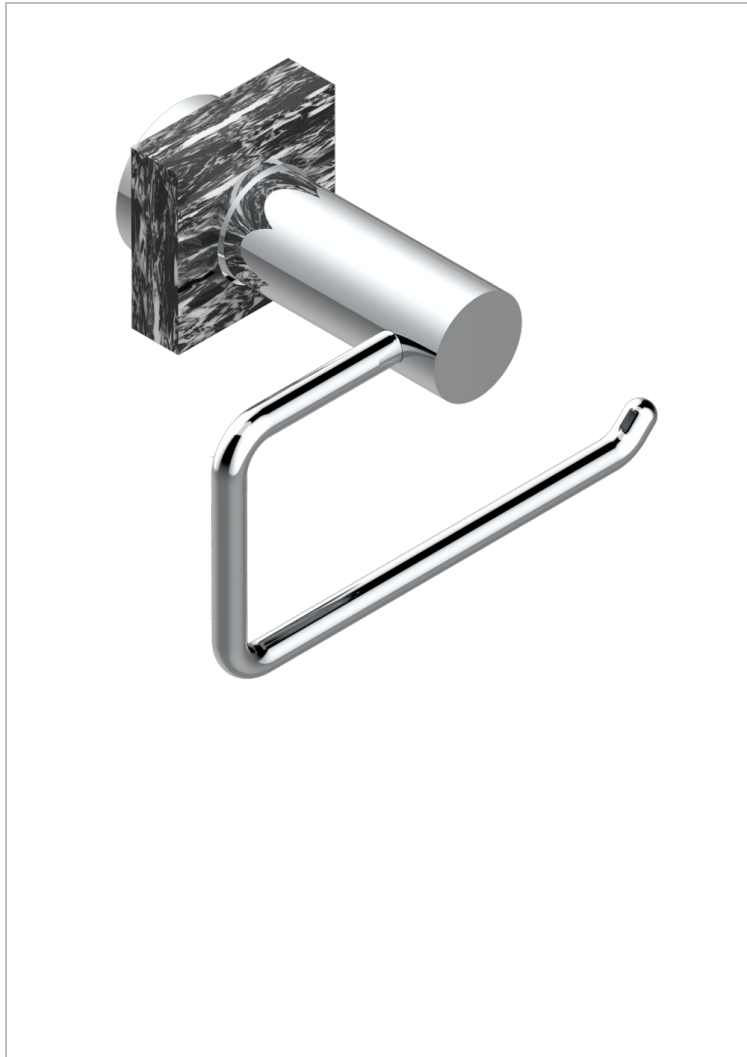

# MONTAIGNE GRAND ANTIQUE MARBLE WITH LEVER HANDLES

G3S-538A

Toilet paper holder, single mount without cover

## CHARACTERISTIC

- Montaigne Grand Antique marble with lever handles
- Toilet paper holder, single mount without cover

## AVAILABLE FINITIONS

Black ceram - D30  
Blush PVD - H62  
Brass color PVD - H49  
Brown bronze color PVD - F33  
Chrome polished - A02  
Chrome polished / gold polished - G02

Copper antique matt, coated - H07  
Gold color PVD - H52  
Gold mat - F07  
Gold polished - F01  
Graphite PVD - H64  
Light coated bronze - D01