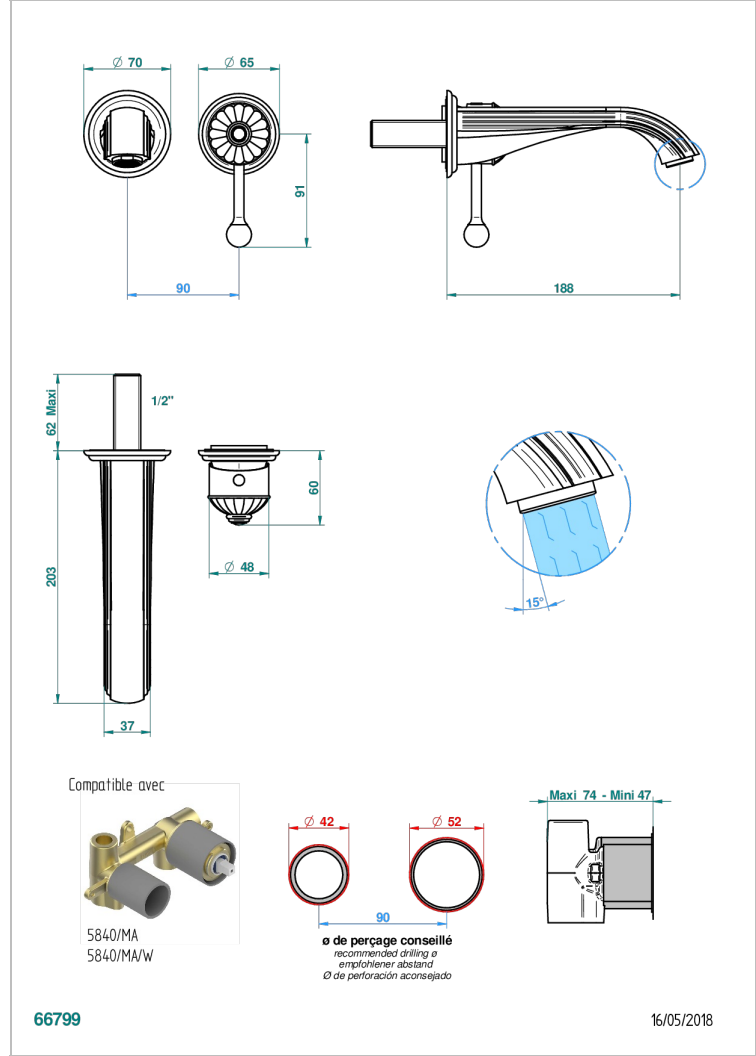

VOGUE MALACHITE

A8M-6541B

THG[®]
PARIS

Trim only for Built-in basin mixer with spout (two x 1/2" inlets and one 1/2" outlet), without waste

CARACTERÍSTICAS

- Vogue Malachite
- Trim only for Built-in basin mixer with spout (two x 1/2" inlets and one 1/2" outlet), without waste

PRODUCTOS RELACIONADOS

- Ref. G00-5840/MAUS Rough parts for concealed wall-mounted mixer with 1/2" outlet

ACABADOS DISPONIBLES

Bronce claro - D01
Cerámica negra mate - D30
Cobre viejo mate - H07
Cromo - A02
Cromo / dorado - G02
Cromo mate - C02