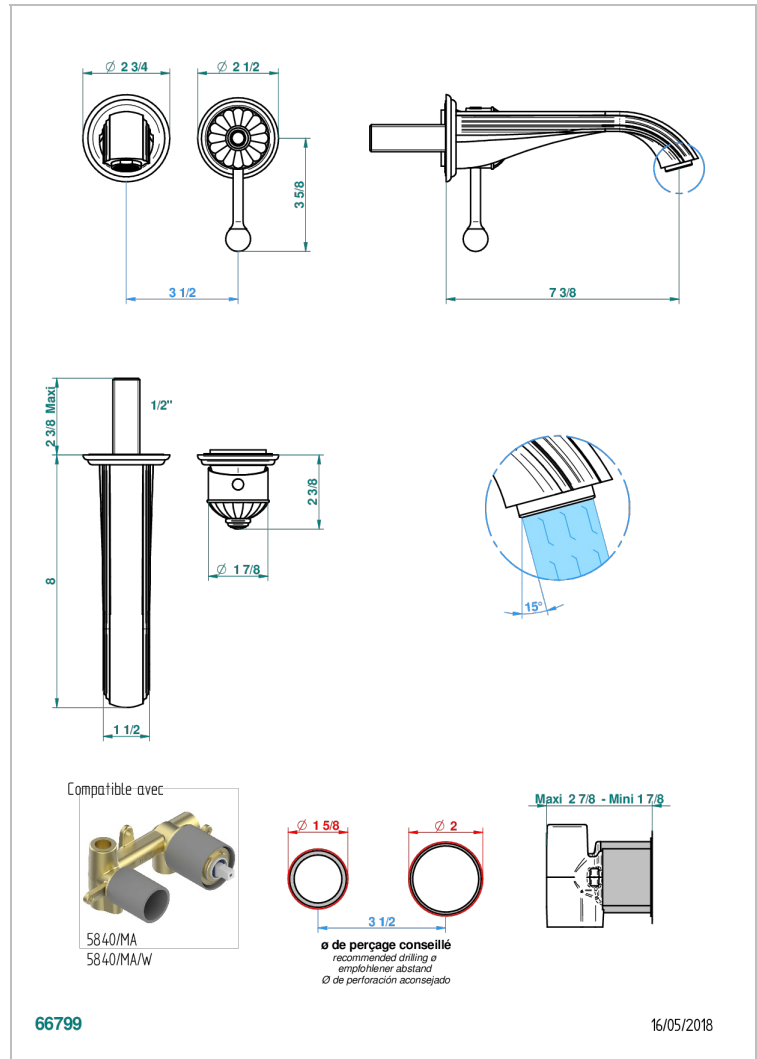

VOGUE MALACHITE

A8M-6541B

THG[®]
PARIS

Trim only for Built-in basin mixer with spout (two x 1/2" inlets and one 1/2" outlet), without waste

CARACTERÍSTICAS

- Vogue Malachite
- Trim only for Built-in basin mixer with spout (two x 1/2" inlets and one 1/2" outlet), without waste

PRODUCTOS RELACIONADOS

- Ref. G00-5840/MAUS Rough parts for concealed wall-mounted mixer with 1/2" outlet

ACABADOS DISPONIBLES

Bronce claro - D01
Cerámica negra mate - D30
Cobre viejo mate - H07
Cromo - A02
Cromo / dorado - G02
Cromo mate - C02