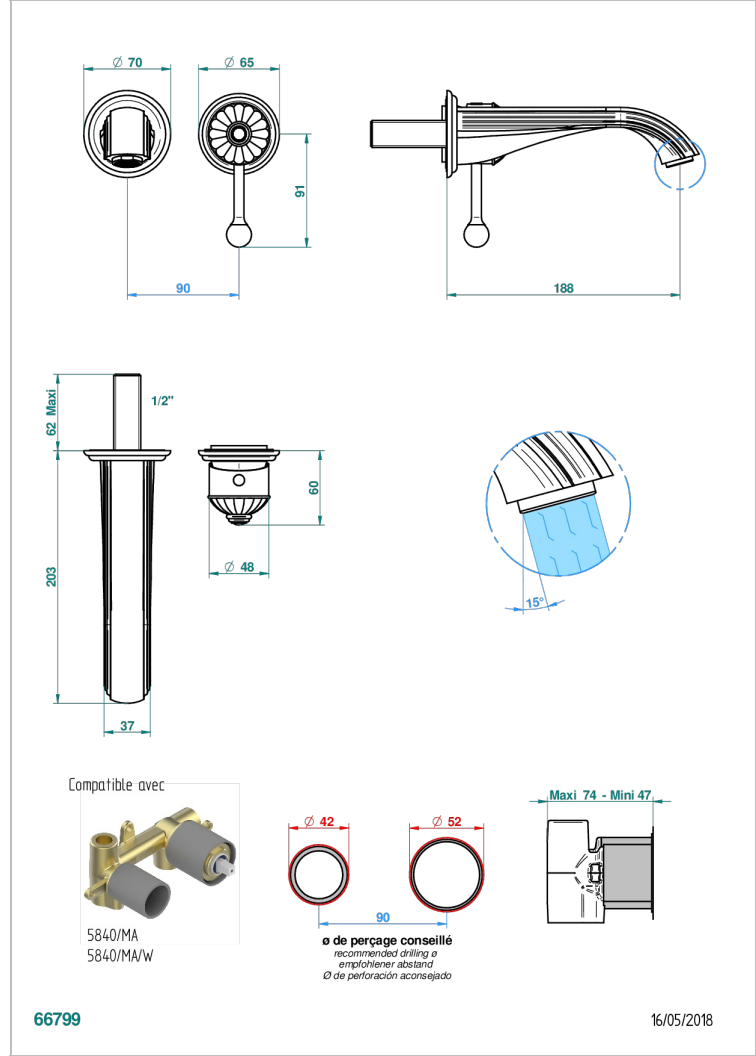

# VOGUE MALACHITE

A8M-6541B

THG<sup>®</sup>  
PARIS

Trim only for Built-in basin mixer with spout (two x 1/2" inlets and one 1/2" outlet), without waste

## CHARACTERISTIC

- Vogue Malachite
- Trim only for Built-in basin mixer with spout (two x 1/2" inlets and one 1/2" outlet), without waste

## RELATED SKU'S

- Ref. G00-5840/MA/W Rough parts for concealed wall-mounted mixer with 1/2" outlet, for WC douche - WRAS approved