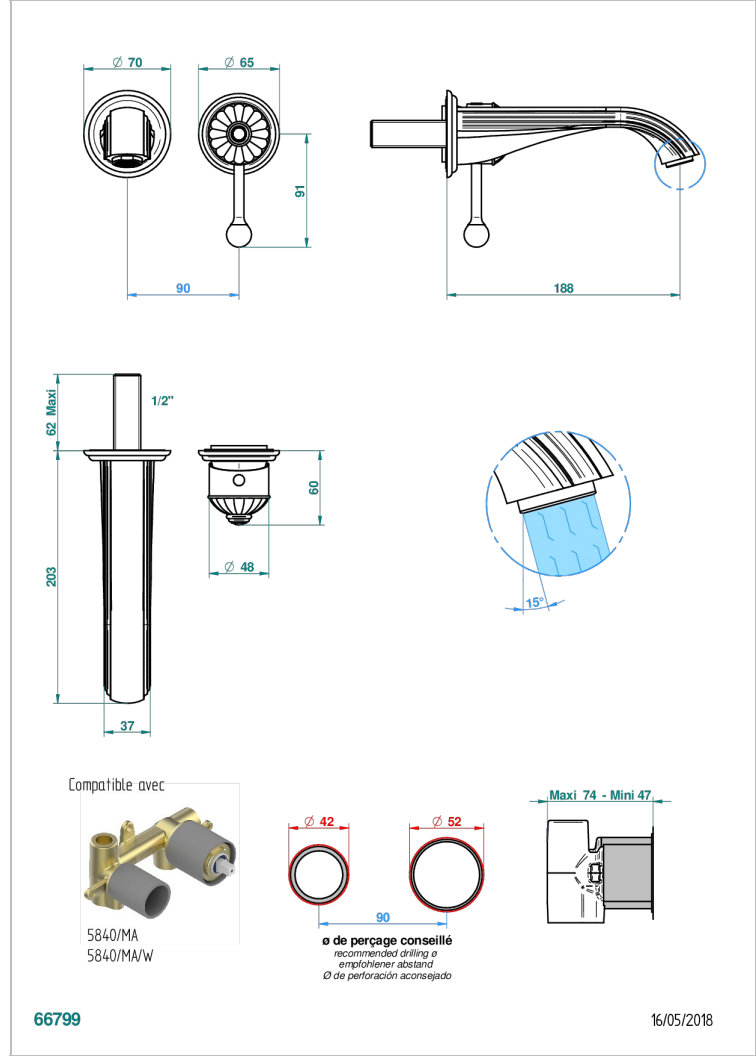

# VOGUE MALACHITE

A8M-6541B

THG<sup>®</sup>  
PARIS

Trim only for Built-in basin mixer with spout (two x 1/2" inlets and one 1/2" outlet), without waste

## CHARACTERISTIC

- Vogue Malachite
- Trim only for Built-in basin mixer with spout (two x 1/2" inlets and one 1/2" outlet), without waste

## RELATED SKU'S

- Ref. G00-5840/MA Rough parts for concealed wall-mounted mixer with 1/2" outlet