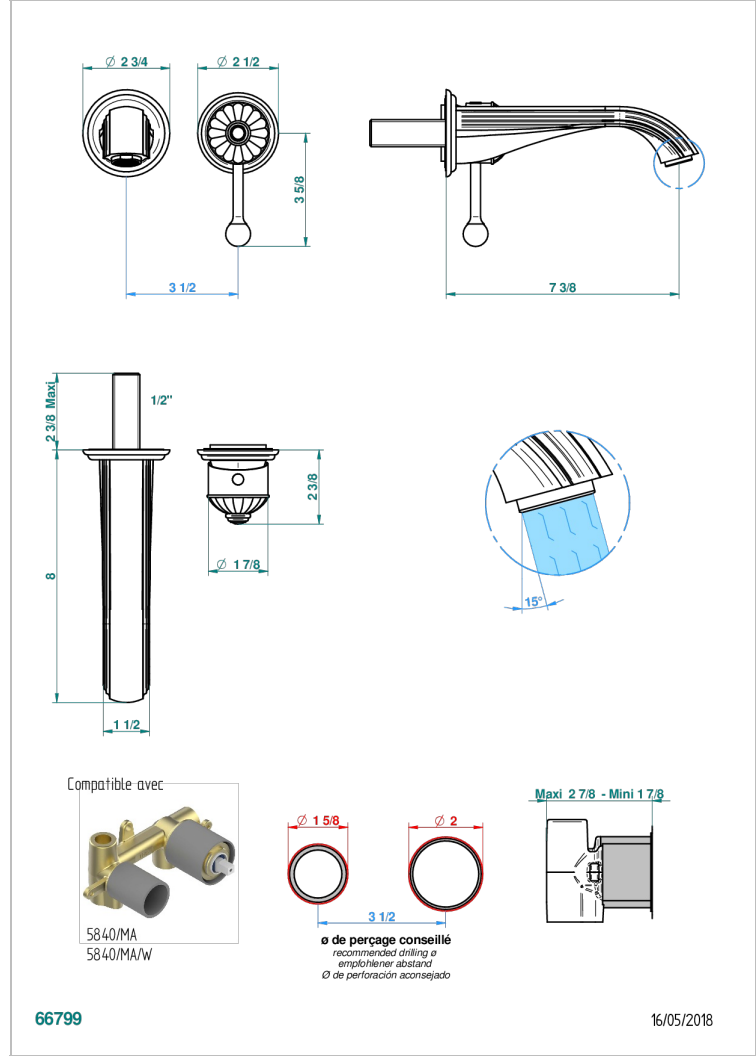

# VOGUE MALACHITE

A8M-6541B

THG  
PARIS

Trim only for Built-in basin mixer with spout (two x 1/2" inlets and one 1/2" outlet), without waste

## CHARACTERISTIC

- Vogue Malachite
- Trim only for Built-in basin mixer with spout (two x 1/2" inlets and one 1/2" outlet), without waste

## RELATED SKU'S

- Ref. G00-5840/MA Rough parts for concealed wall-mounted mixer with 1/2" outlet