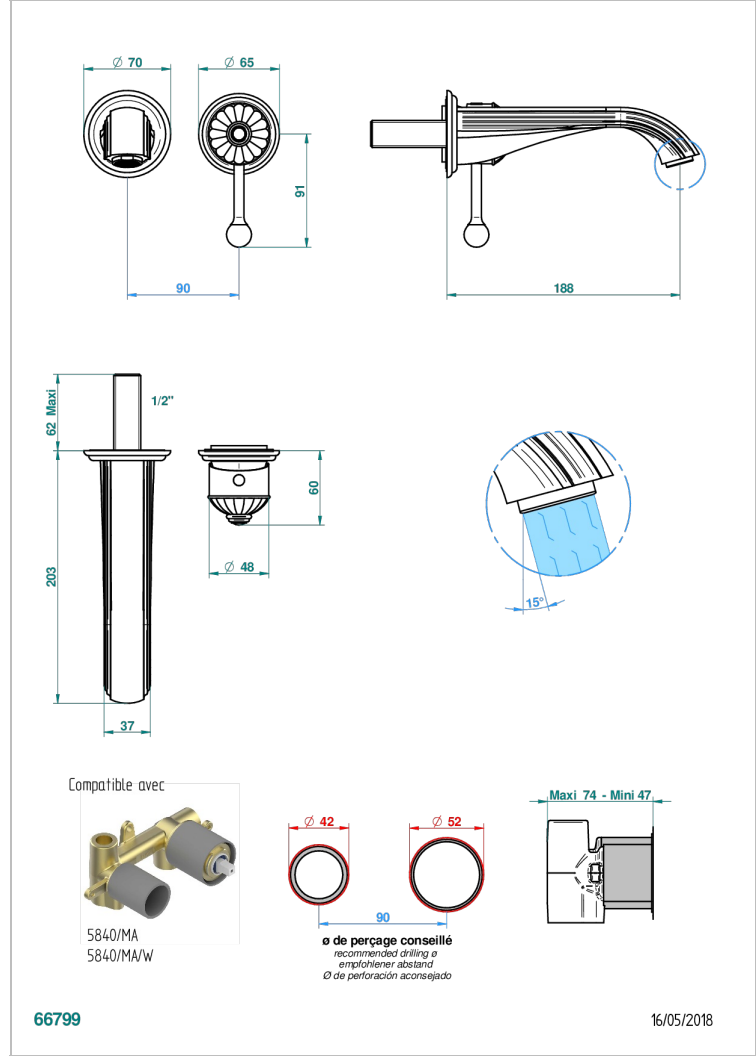

VOGUE MALACHITE

A8M-6541B

THG[®]
PARIS

Trim only for Built-in basin mixer with spout (two x 1/2" inlets and one 1/2" outlet), without waste

CARACTERÍSTICAS

- Vogue Malachite
- Trim only for Built-in basin mixer with spout (two x 1/2" inlets and one 1/2" outlet), without waste

PRODUCTOS RELACIONADOS

- Ref. G00-5840/MA Parte empotrada para mezclador mural con salida hembra 1/2

ACABADOS DISPONIBLES

Bronce claro - D01
Cerámica negra mate - D30
Cobre viejo mate - H07
Cromo - A02
Cromo / dorado - G02
Cromo mate - C02