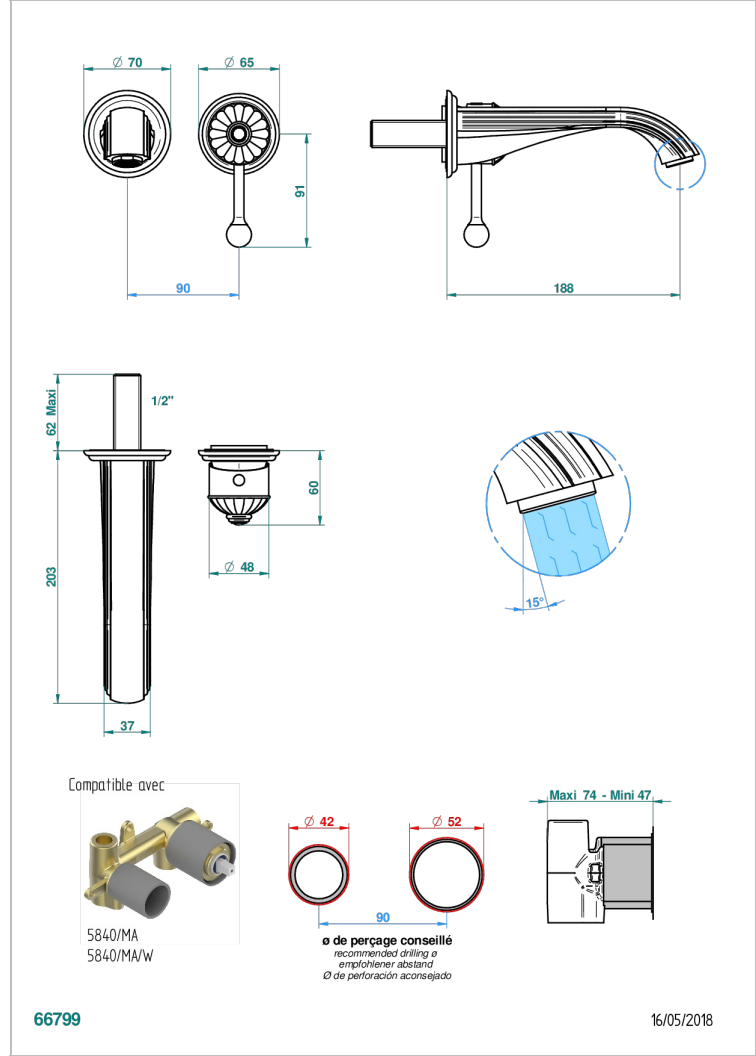

# VOGUE MALACHITE

A8M-6541B

THG<sup>®</sup>  
PARIS

Trim only for Built-in basin mixer with spout (two x 1/2" inlets and one 1/2" outlet), without waste

## 特色

- Vogue Malachite
- Trim only for Built-in basin mixer with spout (two x 1/2" inlets and one 1/2" outlet), without waste

## 相关的SKU

- Ref. G00-5840/MA 卫浴套装, 含: 入墙式弯管出水管, 1米25强化软管, 触控式花洒和托勾, 美国标准