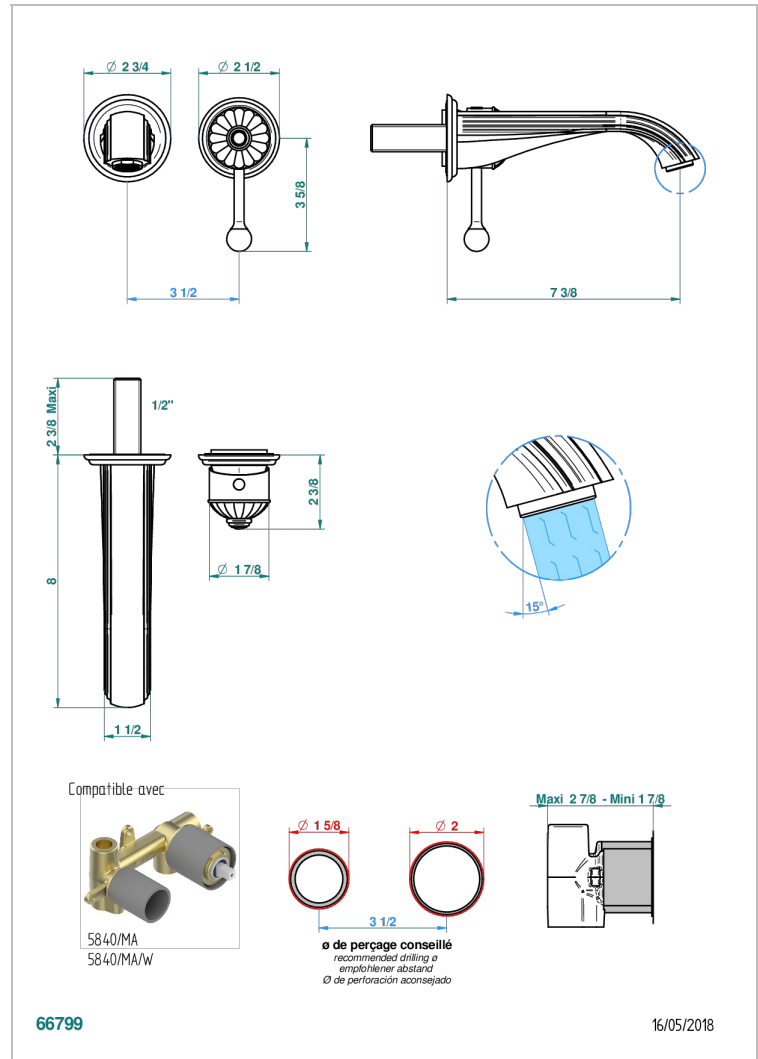

# VOGUE MALACHITE

A8M-6541B

THG<sup>®</sup>  
PARIS

Trim only for Built-in basin mixer with spout (two x 1/2" inlets and one 1/2" outlet), without waste

## CARACTERÍSTICAS

- Vogue Malachite
- Trim only for Built-in basin mixer with spout (two x 1/2" inlets and one 1/2" outlet), without waste

## PRODUCTOS RELACIONADOS

- Ref. G00-5840/MA Parte empotrada para mezclador mural con salida hembra 1/2