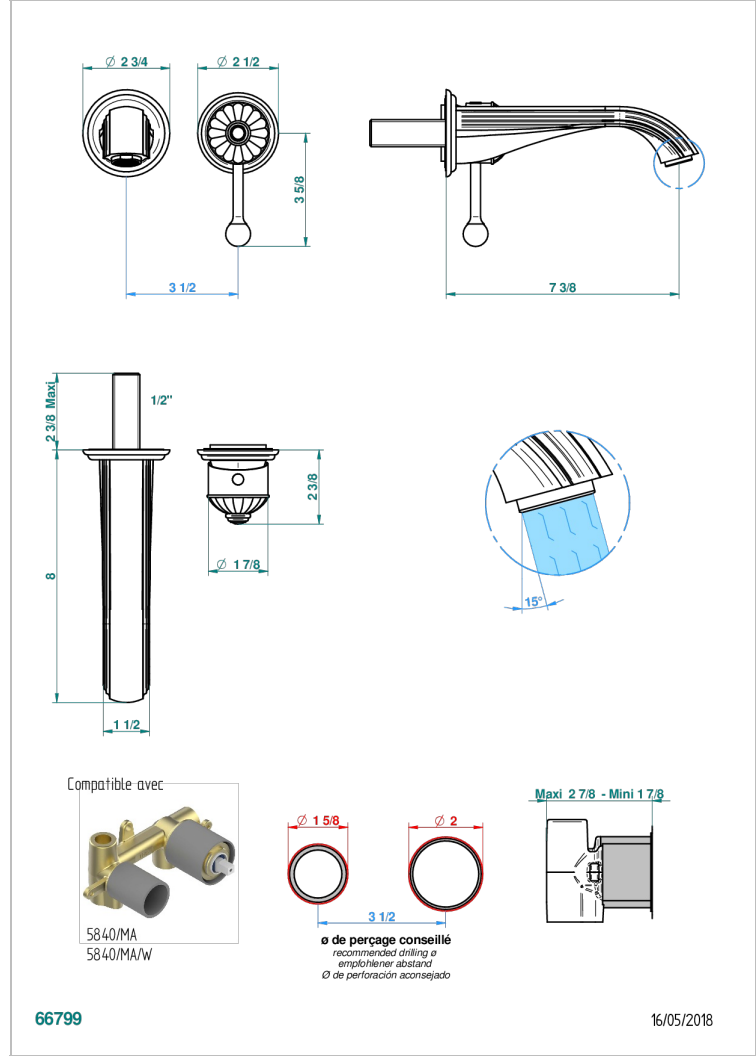

VOGUE MALACHITE

A8M-6541B

THG
PARIS

Trim only for Built-in basin mixer with spout (two x 1/2" inlets and one 1/2" outlet), without waste

CHARACTERISTIC

- Vogue Malachite
- Trim only for Built-in basin mixer with spout (two x 1/2" inlets and one 1/2" outlet), without waste

RELATED SKU'S

- Ref. G00-5840/MA Rough parts for concealed wall-mounted mixer with 1/2" outlet

AVAILABLE FINITIONS

Antique nickel - H28
Black ceram - D30
Blush PVD - H62
Brass color PVD - H49
Brown bronze color PVD - F33
Gold color PVD - H52

Nickel color PVD - H55
Polished chrome (color finish) - A02
Polished chrome / Polished gold (color finish) - G02
Polished gold (color finish) - F01
Polished nickel - B01
Soft gold - F30

Soft matt gold - F31
Umber PVD - H66
Varnished matt antique red copper (color finish) - H07