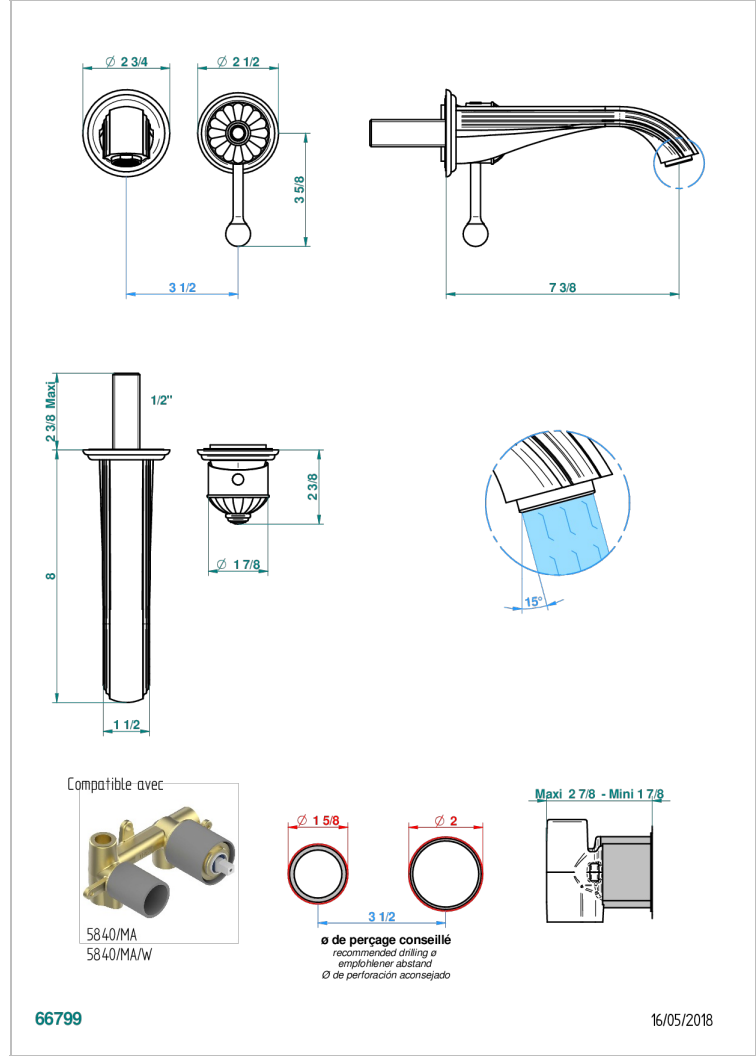

# VOGUE MALACHITE

A8M-6541B

Trim only for Built-in basin mixer with spout (two x 1/2" inlets and one 1/2" outlet), without waste

## 特色

- Vogue Malachite
- Trim only for Built-in basin mixer with spout (two x 1/2" inlets and one 1/2" outlet), without waste

## 相关的SKU

- Ref. G00-5840/MA 卫浴套装，含：入墙式弯管出水管，1米25强化软管，触控式花洒和托勾，美国标准