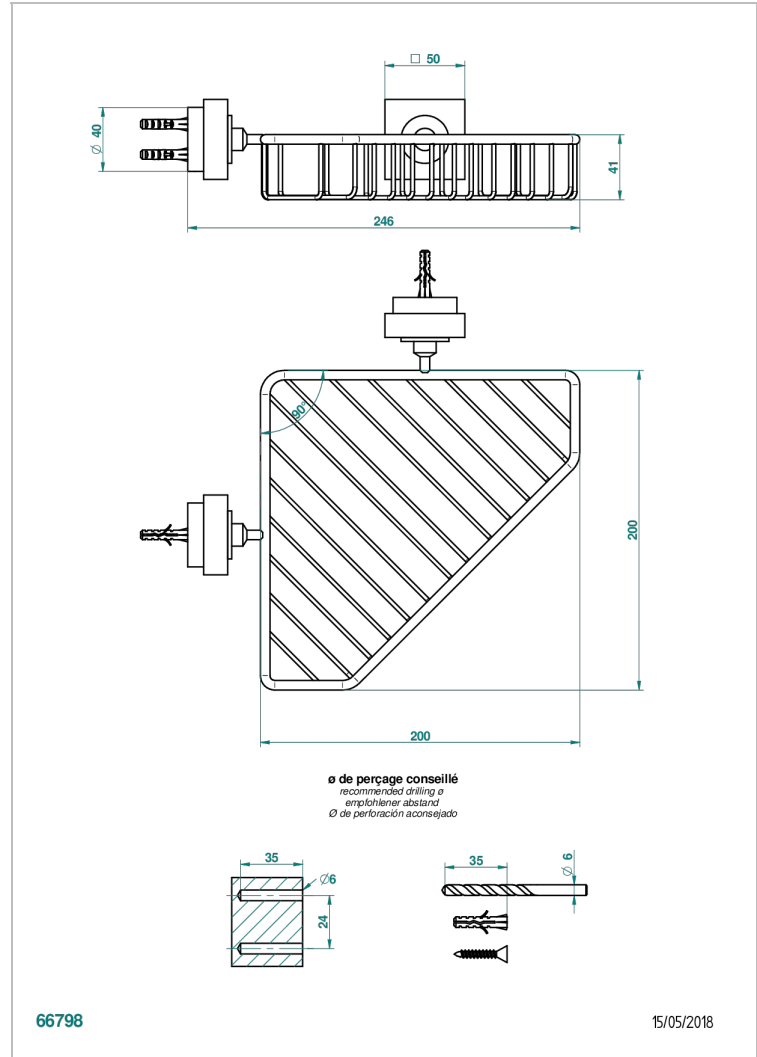

MONTAIGNE VENUS WHITE MARBLE WITH LEVER HANDLES

G3W-3623

Corner soap dish with flanges, 200 x 200 mm

66798

15/05/2018

CHARACTERISTIC

- Montaigne Venus white marble with lever handles
- Corner soap dish with flanges, 200 x 200 mm