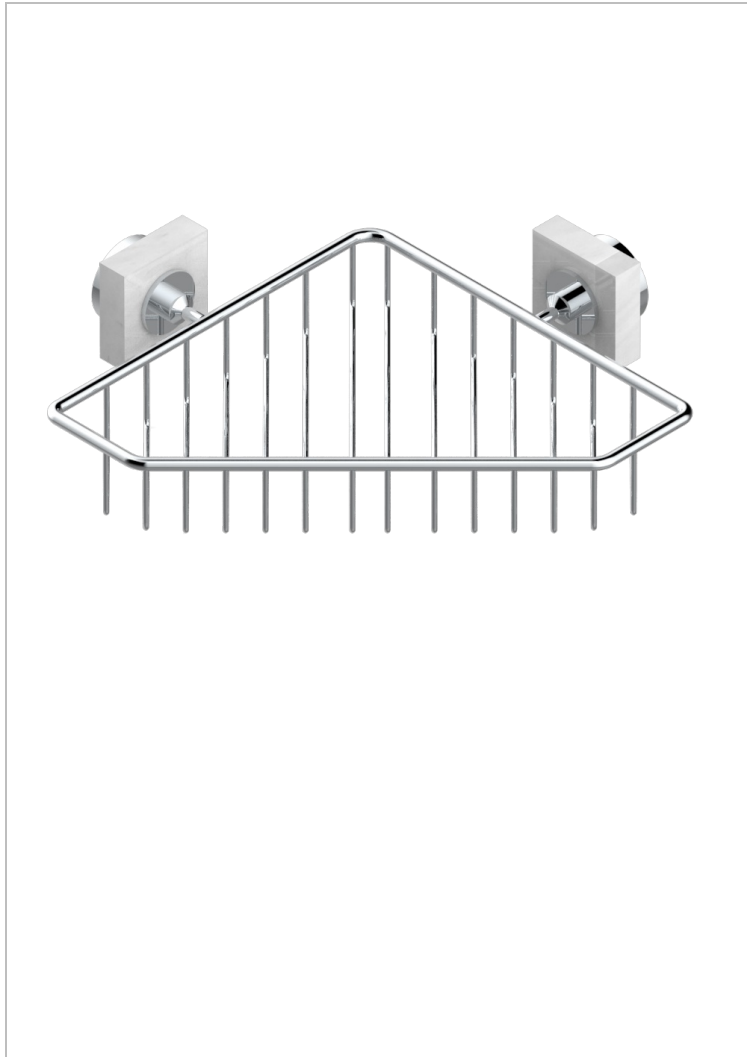

MONTAIGNE VENUS WHITE MARBLE WITH LEVER HANDLES

G3W-3623

Corner soap dish with flanges, 200 x 200 mm

66798

15/05/2018

CHARACTERISTIC

- Montaigne Venus white marble with lever handles
- Corner soap dish with flanges, 200 x 200 mm

AVAILABLE FINITIONS

Antique nickel - H28
Black ceram - D30
Blush PVD - H62
Brass color PVD - H49
Brown bronze color PVD - F33
Gold color PVD - H52

Graphite PVD - H64
Lacquered light bronze - D01
Matt Umber PVD - H67
Matt blush PVD - H60
Matt brass color PVD - H50
Matt brown bronze color PVD - F34