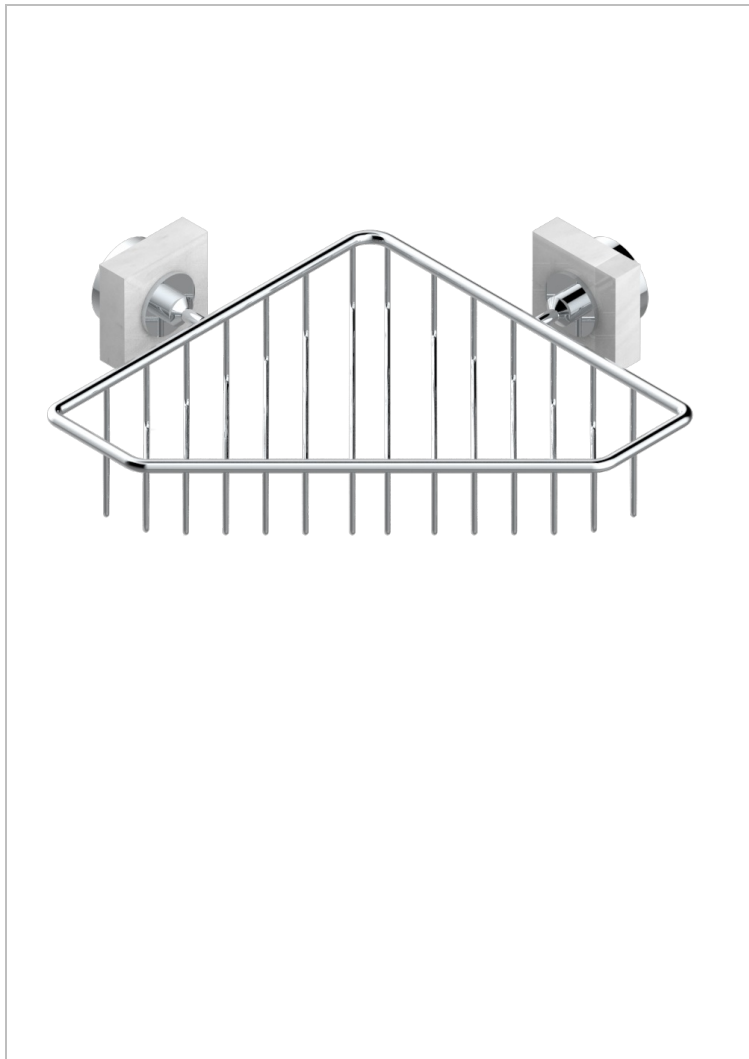

MONTAIGNE VENUS WHITE MARBLE WITH LEVER HANDLES

G3W-3623

Corner soap dish with flanges, 200 x 200 mm

CHARACTERISTIC

- Montaigne Venus white marble with lever handles
- Corner soap dish with flanges, 200 x 200 mm

AVAILABLE FINITIONS

Antique nickel - H28
 Black ceram - D30
 Blush PVD - H62
 Brass color PVD - H49
 Brown bronze color PVD - F33
 Gold color PVD - H52

Graphite PVD - H64
 Lacquered light bronze - D01
 Matt Umber PVD - H67
 Matt blush PVD - H60
 Matt brass color PVD - H50
 Matt brown bronze color PVD - F34