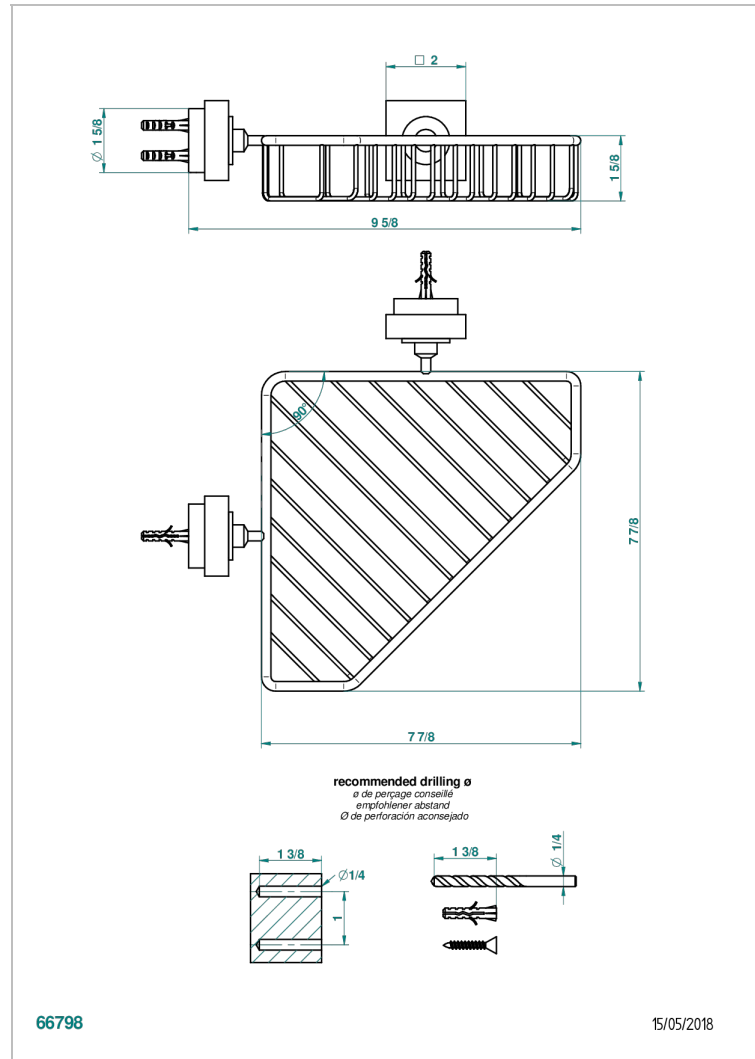

MONTAIGNE VENUS WHITE MARBLE WITH LEVER HANDLES

G3W-3623

Corner soap dish with flanges, 200 x 200 mm

CHARACTERISTIC

- Montaigne Venus white marble with lever handles
- Corner soap dish with flanges, 200 x 200 mm