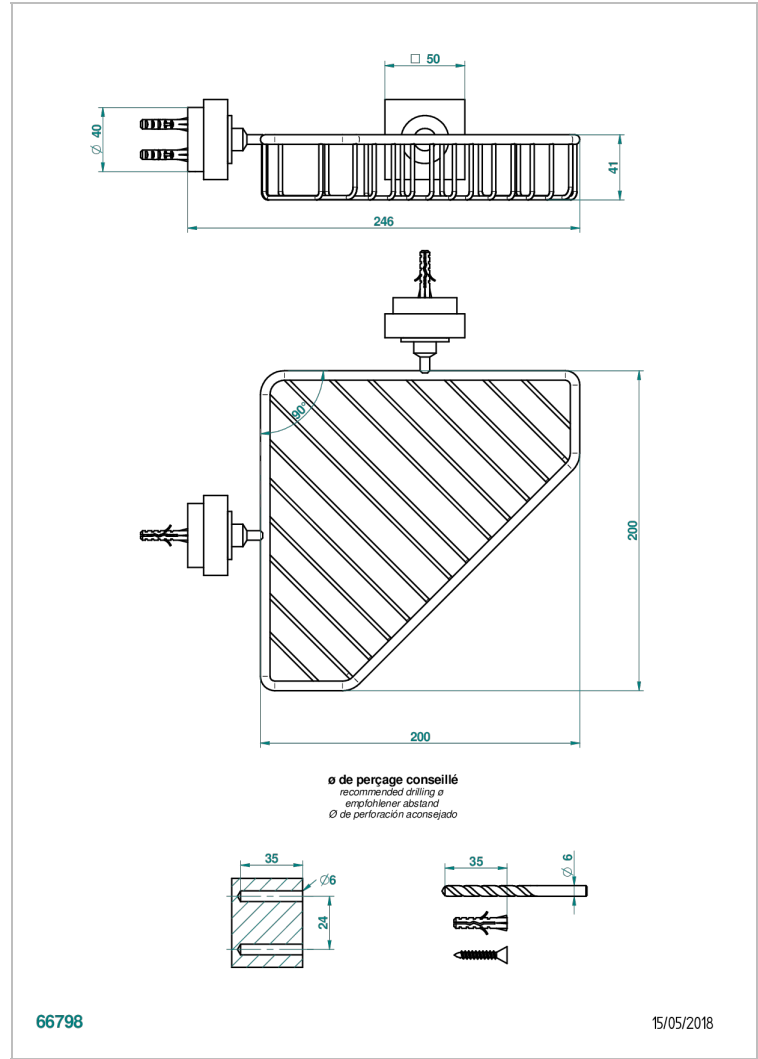

# MONTAIGNE VENUS WHITE MARBLE

G3V-3623

Large corner soap basket, wall mounted

THG<sup>®</sup>  
PARIS

## CHARACTERISTIC

- Montaigne Vénus white marble
- Large corner soap basket, wall mounted