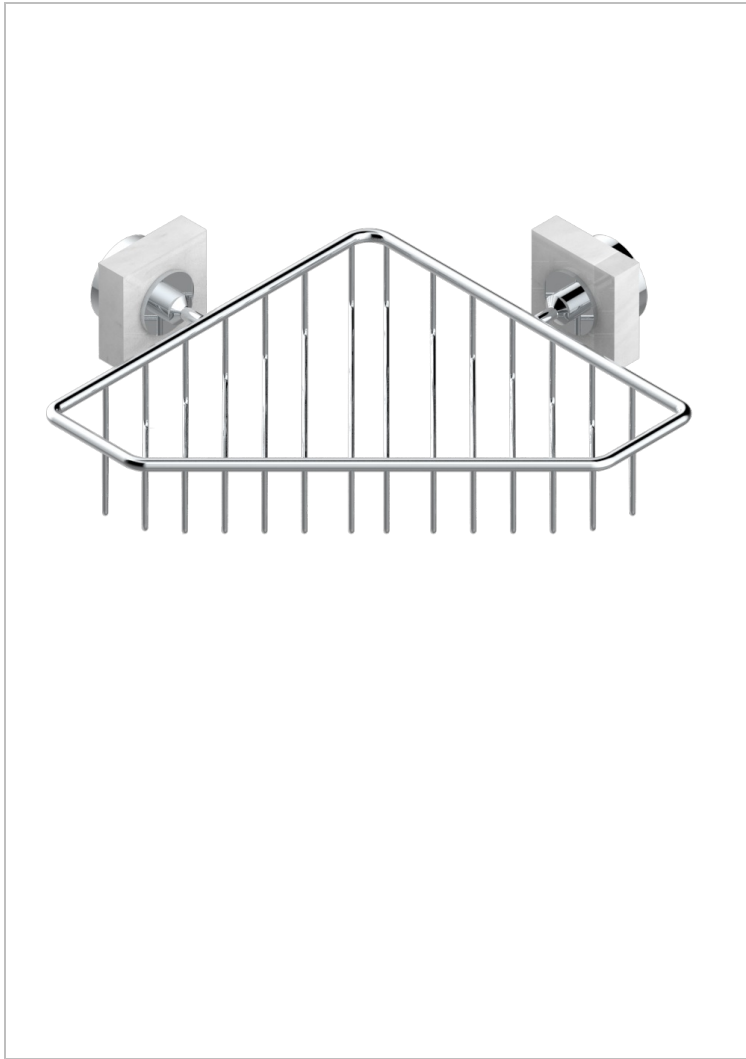

# MONTAIGNE VENUS WHITE MARBLE

G3V-3623

Large corner soap basket, wall mounted

THG<sup>®</sup>  
PARIS

## CHARACTERISTIC

- Montaigne Vénus white marble
- Large corner soap basket, wall mounted