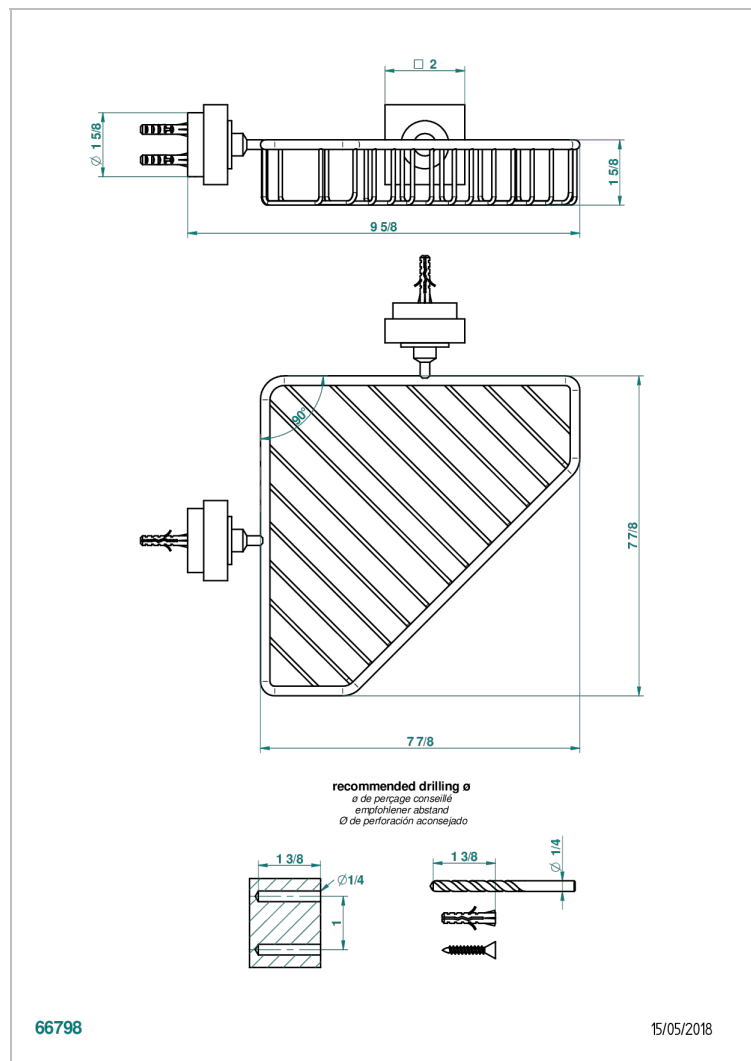

# MONTAIGNE VENUS WHITE MARBLE

G3V-3623

Large corner soap basket, wall mounted

## CHARACTERISTIC

- Montaigne Vénus white marble
- Large corner soap basket, wall mounted