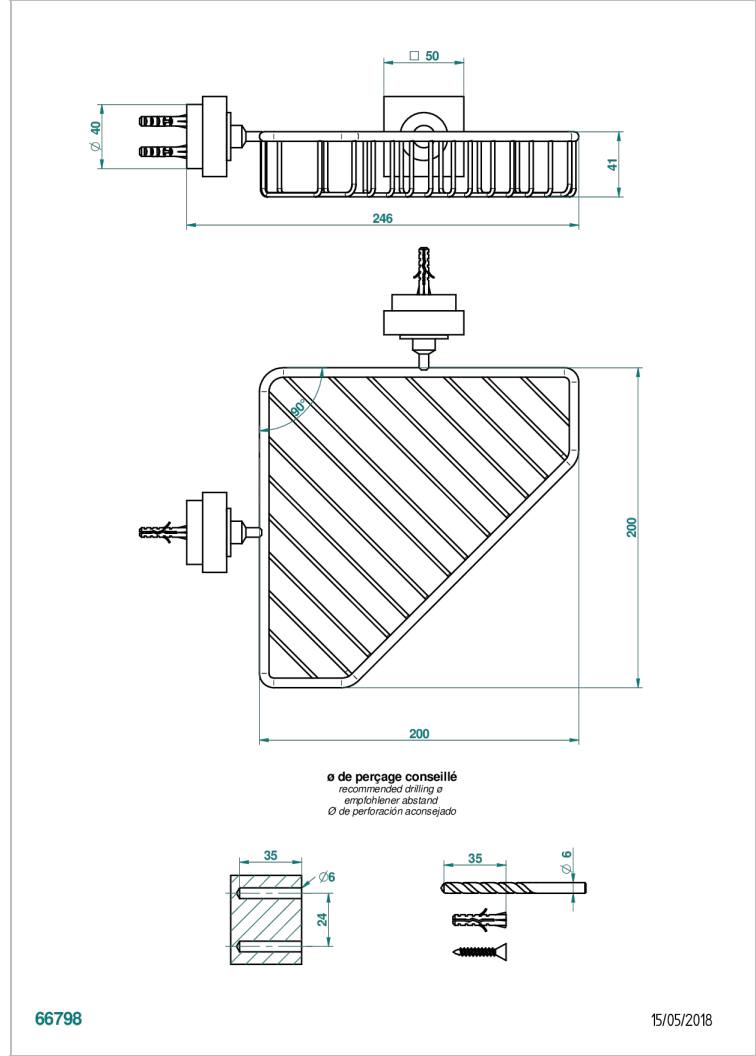

MONTAIGNE VENUS WHITE MARBLE

G3V-3623

Corner soap dish with flanges, 200 x 200 mm

66798

15/05/2018

CHARACTERISTIC

- Montaigne Venus white marble
- Corner soap dish with flanges, 200 x 200 mm

AVAILABLE FINITIONS