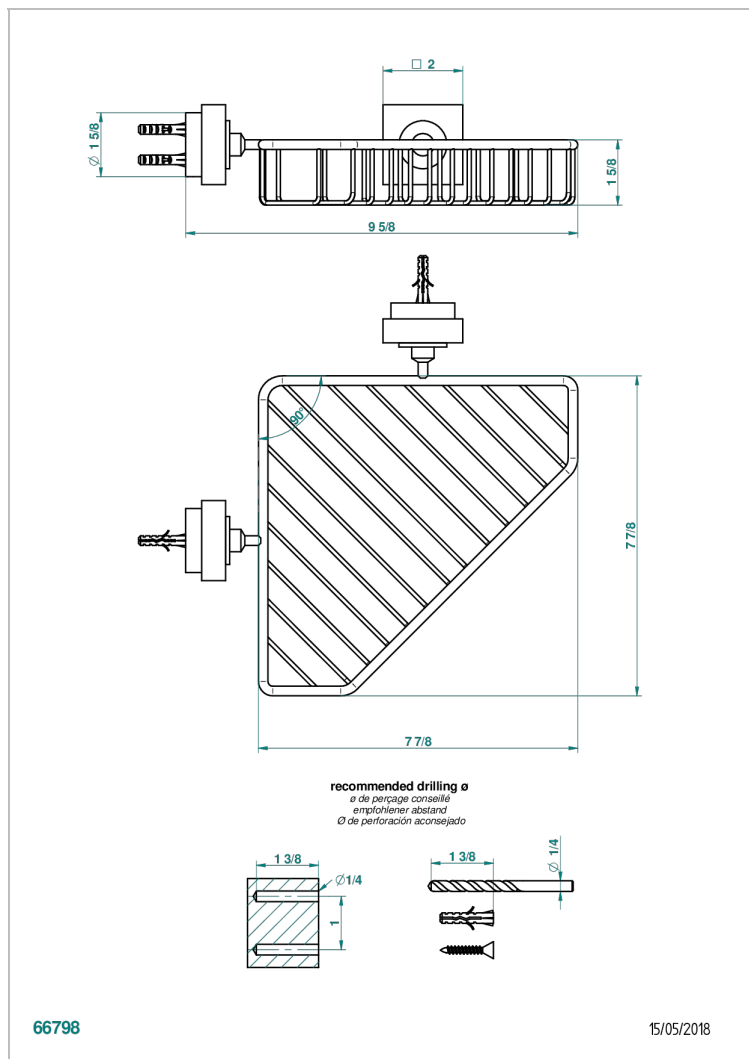

# MONTAIGNE VENUS WHITE MARBLE

G3V-3623

Corner soap dish with flanges, 200 x 200 mm

## CHARACTERISTIC

- Montaigne Venus white marble
- Corner soap dish with flanges, 200 x 200 mm