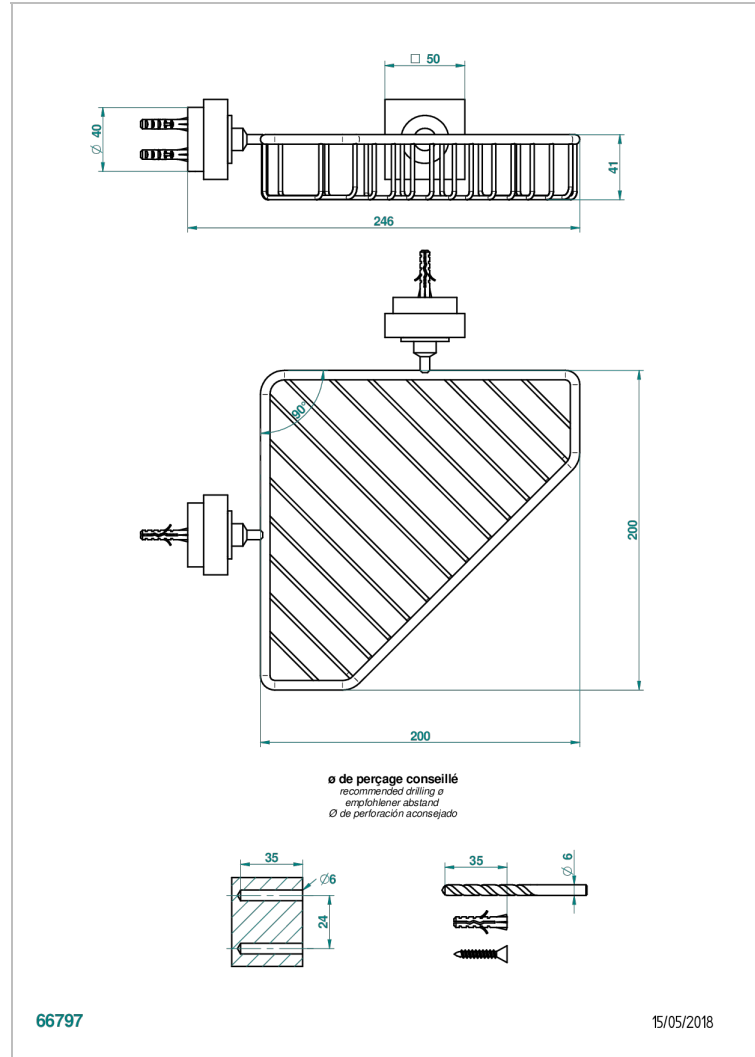

MONTAIGNE LEONARDO GREY MARBLE WITH LEVER HANDLES

G3U-3623

Large corner soap basket, wall mounted

CHARACTERISTIC

- Montaigne Leonardo Grey marble with lever handles
- Large corner soap basket, wall mounted