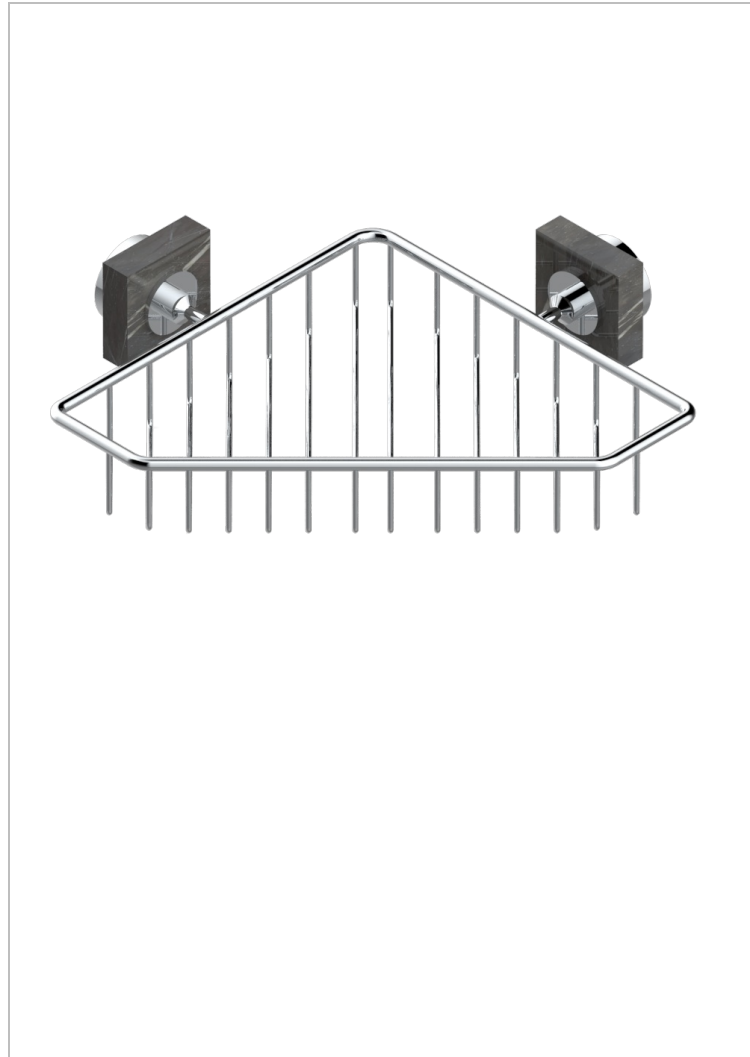

MONTAIGNE LEONARDO GREY MARBLE WITH LEVER HANDLES

G3U-3623

Large corner soap basket, wall mounted

CHARACTERISTIC

- Montaigne Leonardo Grey marble with lever handles
- Large corner soap basket, wall mounted