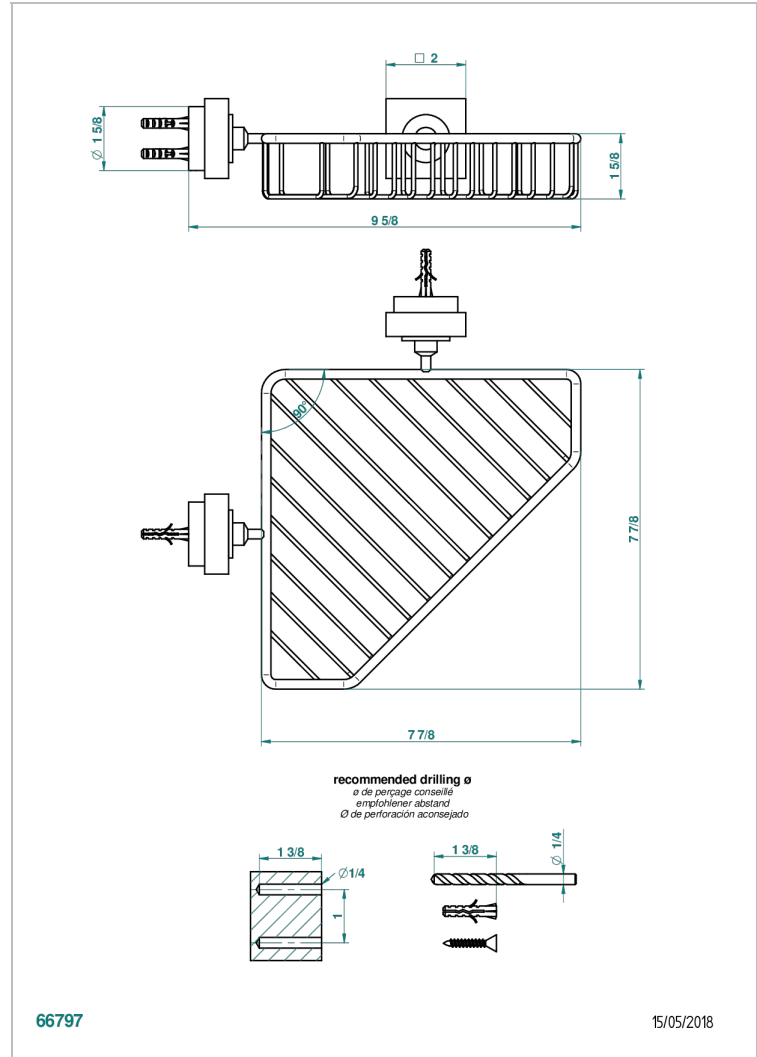

# MONTAIGNE LEONARDO GREY MARBLE WITH LEVER HANDLES

G3U-3623

Jabonera

66797

15/05/2018