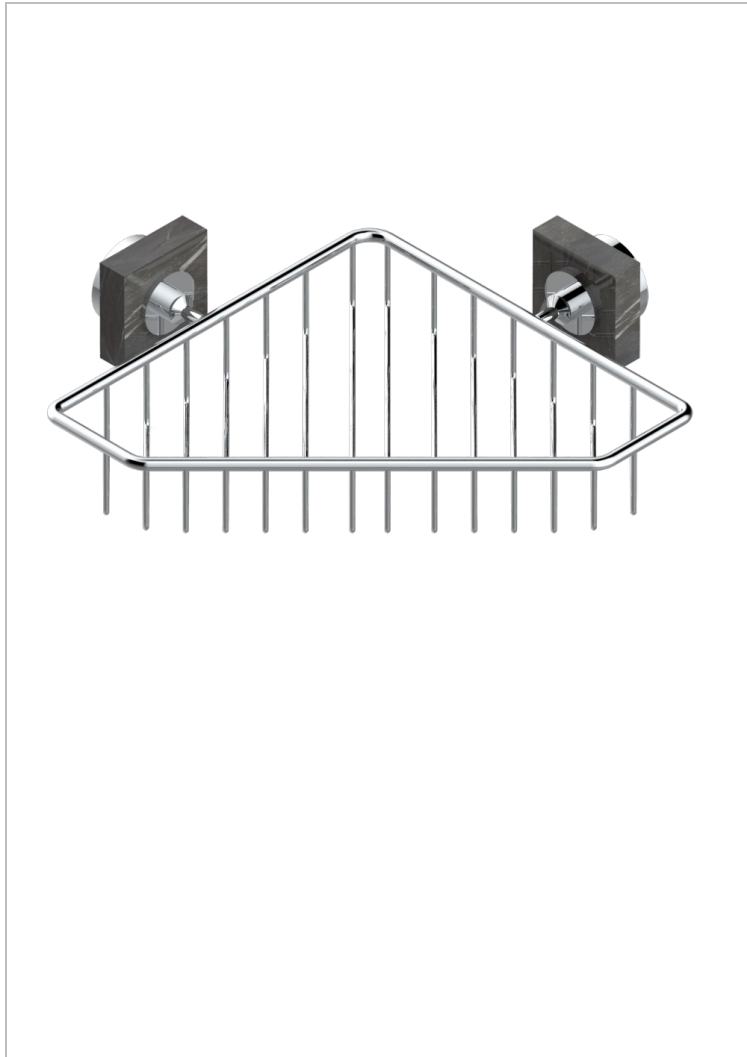

MONTAIGNE LEONARDO GREY MARBLE WITH LEVER HANDLES

G3U-3623

Large corner soap basket, wall mounted

CHARACTERISTIC

- Montaigne Leonardo Grey marble with lever handles
- Large corner soap basket, wall mounted

AVAILABLE FINITIONS

Black ceram - D30
 Blush PVD - H62
 Brass color PVD - H49
 Brown bronze color PVD - F33
 Chrome polished - A02
 Chrome polished / gold polished - G02

Copper antique matt, coated - H07
 Gold color PVD - H52
 Gold mat - F07
 Gold polished - F01
 Graphite PVD - H64
 Light coated bronze - D01