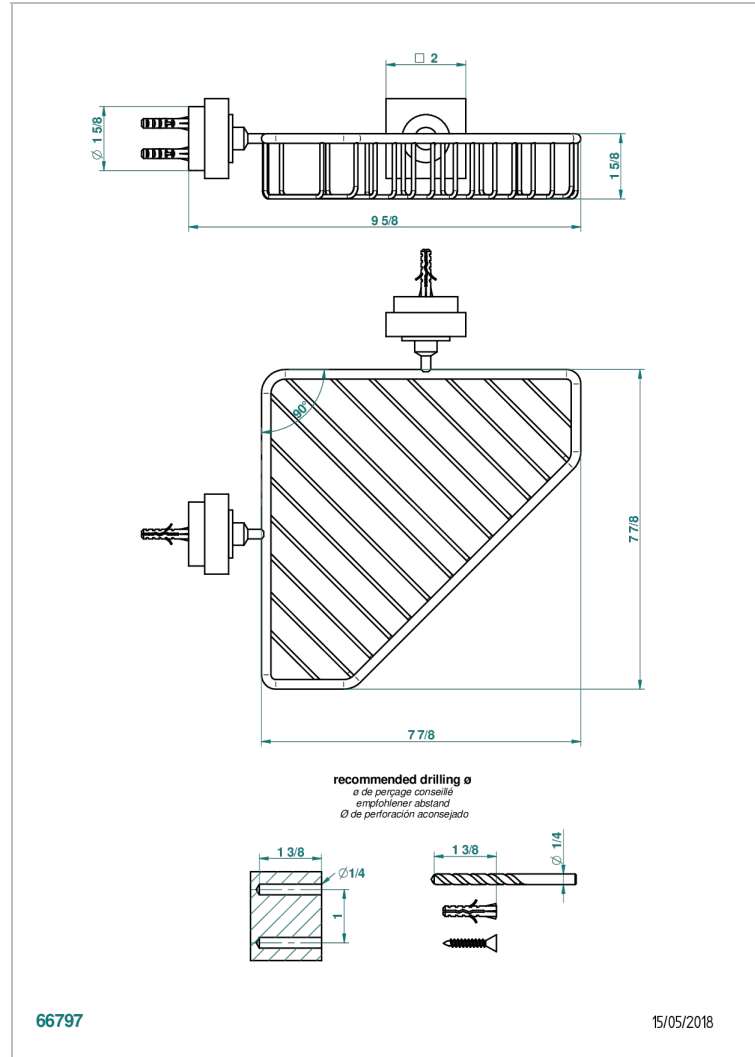

MONTAIGNE LEONARDO GREY MARBLE WITH LEVER HANDLES

G3U-3623

Large corner soap basket, wall mounted

CHARACTERISTIC

- Montaigne Leonardo Grey marble with lever handles
- Large corner soap basket, wall mounted