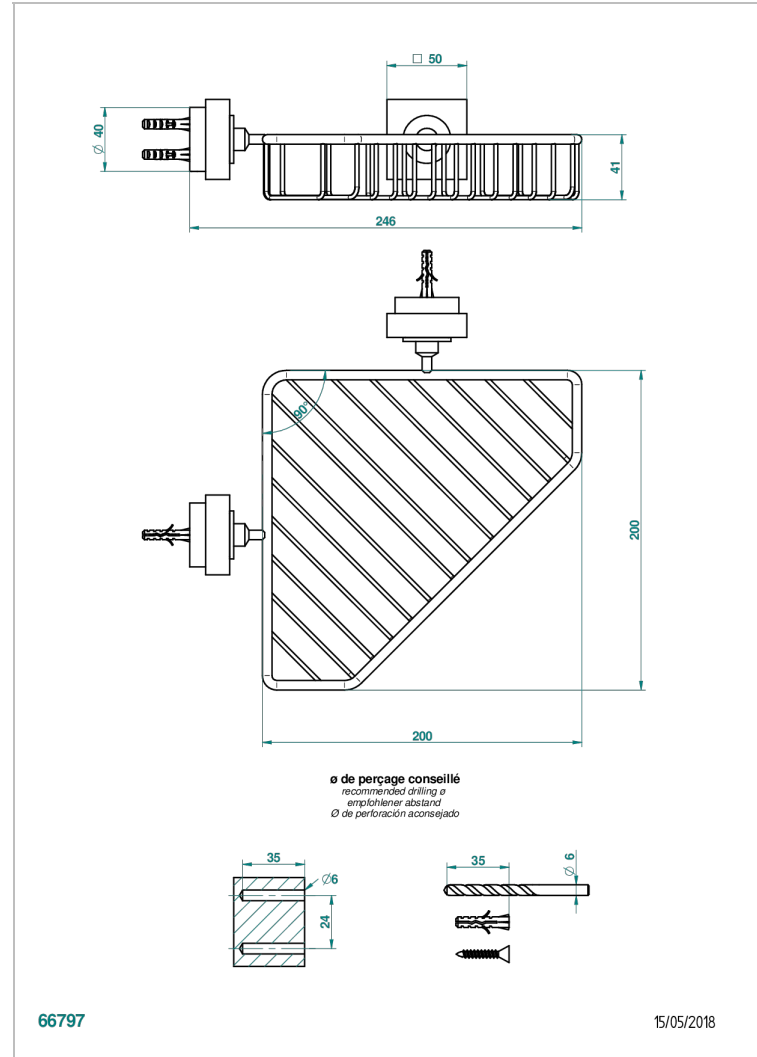

MONTAIGNE LEONARDO GREY MARBLE WITH LEVER HANDLES

G3U-3623

Corner soap dish with flanges, 200 x 200 mm

66797

15/05/2018

CHARACTERISTIC

- Montaigne Leonardo Grey marble with lever handles
- Corner soap dish with flanges, 200 x 200 mm