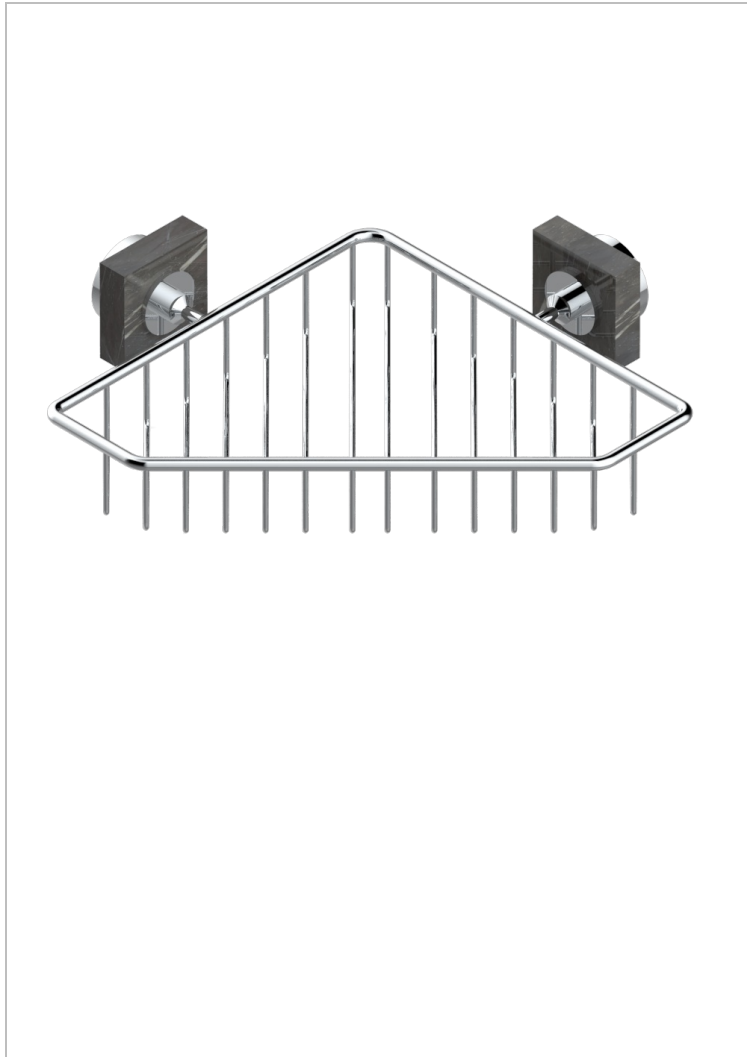

MONTAIGNE LEONARDO GREY MARBLE WITH LEVER HANDLES

G3U-3623

Corner soap dish with flanges, 200 x 200 mm

66797

15/05/2018

CHARACTERISTIC

- Montaigne Leonardo Grey marble with lever handles
- Corner soap dish with flanges, 200 x 200 mm

AVAILABLE FINITIONS

Antique nickel - H28
Black ceram - D30
Blush PVD - H62
Brass color PVD - H49
Brown bronze color PVD - F33
Gold color PVD - H52

Graphite PVD - H64
Lacquered light bronze - D01
Matt Umber PVD - H67
Matt blush PVD - H60
Matt brass color PVD - H50
Matt brown bronze color PVD - F34