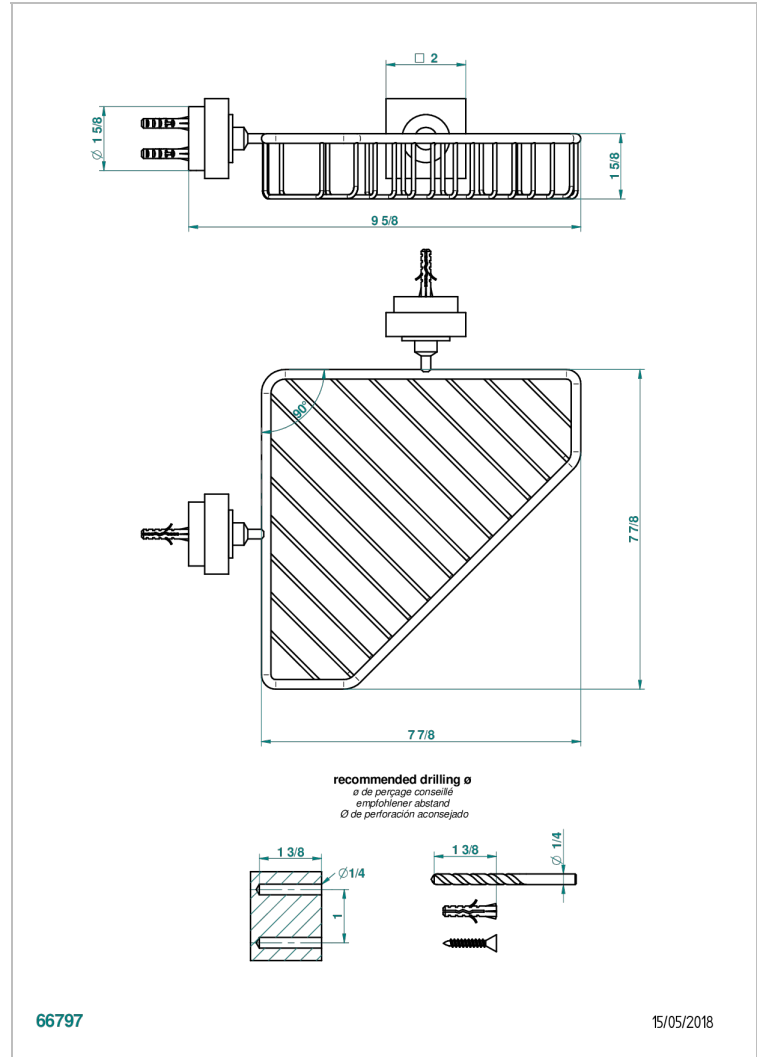

MONTAIGNE LEONARDO GREY MARBLE WITH LEVER HANDLES

G3U-3623

Corner soap dish with flanges, 200 x 200 mm

CHARACTERISTIC

- Montaigne Leonardo Grey marble with lever handles
- Corner soap dish with flanges, 200 x 200 mm