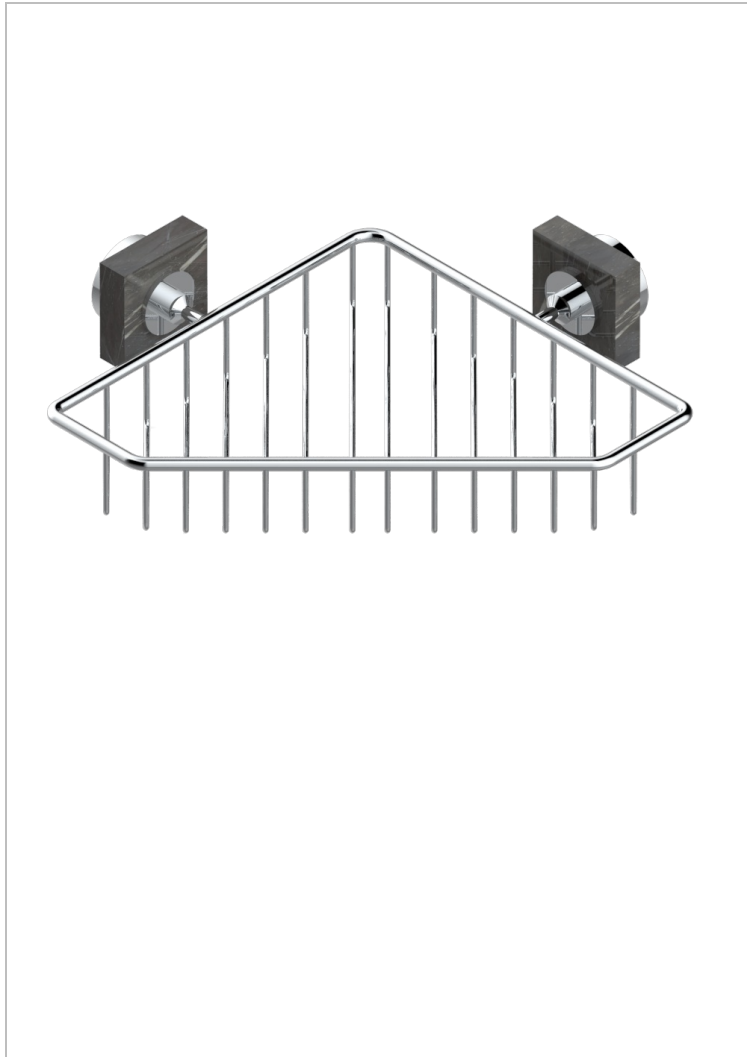

MONTAIGNE LEONARDO GREY MARBLE WITH LEVER HANDLES

G3U-3623

Corner soap dish with flanges, 200 x 200 mm

CHARACTERISTIC

- Montaigne Leonardo Grey marble with lever handles
- Corner soap dish with flanges, 200 x 200 mm

AVAILABLE FINITIONS

Antique nickel - H28
 Black ceram - D30
 Blush PVD - H62
 Brass color PVD - H49
 Brown bronze color PVD - F33
 Gold color PVD - H52

Graphite PVD - H64
 Lacquered light bronze - D01
 Matt Umber PVD - H67
 Matt blush PVD - H60
 Matt brass color PVD - H50
 Matt brown bronze color PVD - F34