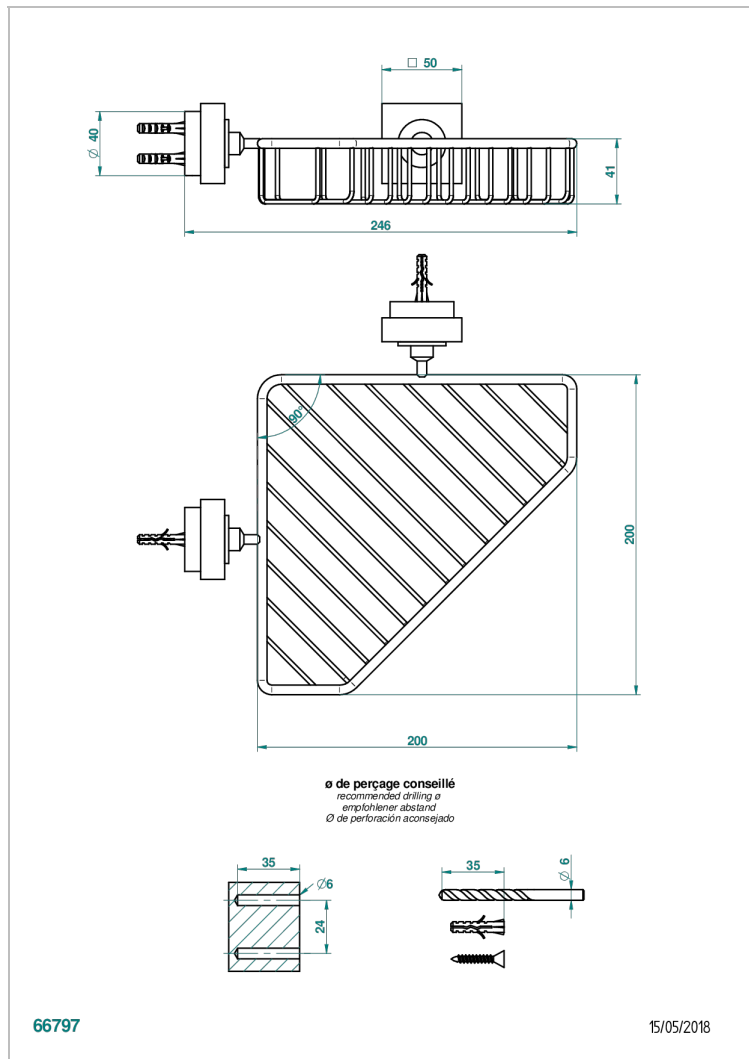

MONTAIGNE LEONARDO GREY MARBLE

G3T-3623

Large corner soap basket, wall mounted

CHARACTERISTIC

- Montaigne Leonardo Grey marble
- Large corner soap basket, wall mounted

AVAILABLE FINITIONS

Black ceram - D30

Blush PVD - H62