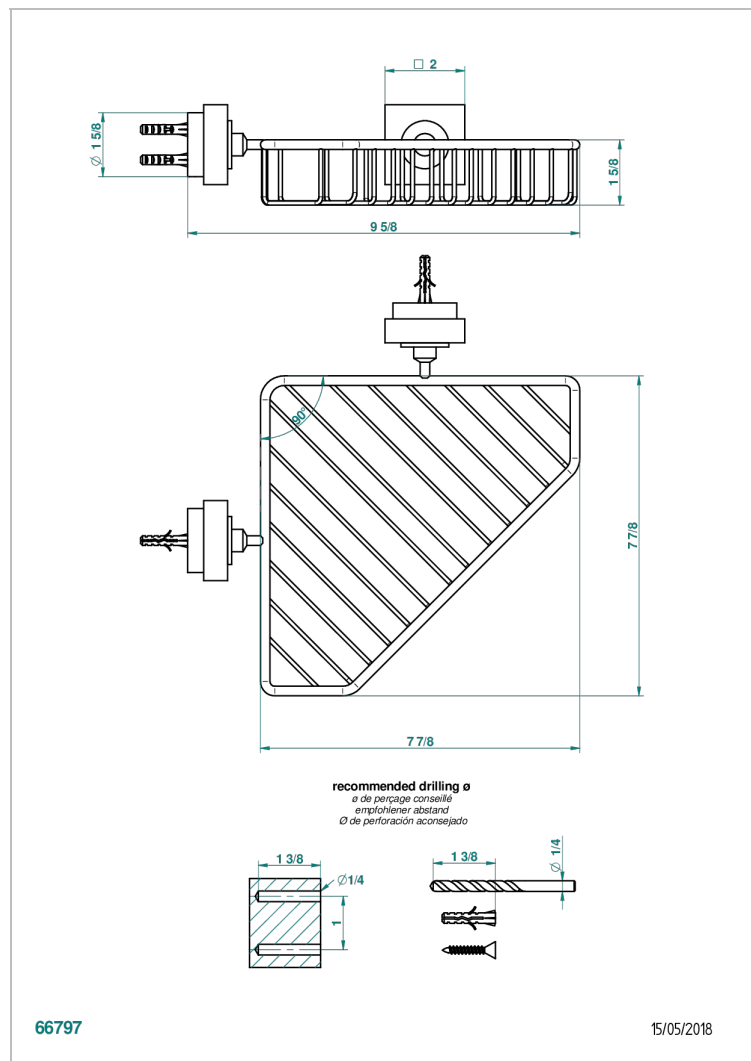

MONTAIGNE LEONARDO GREY MARBLE

G3T-3623

Large corner soap basket, wall mounted

CHARACTERISTIC

- Montaigne Leonardo Grey marble
- Large corner soap basket, wall mounted

AVAILABLE FINITIONS

Black ceram - D30

Blush PVD - H62