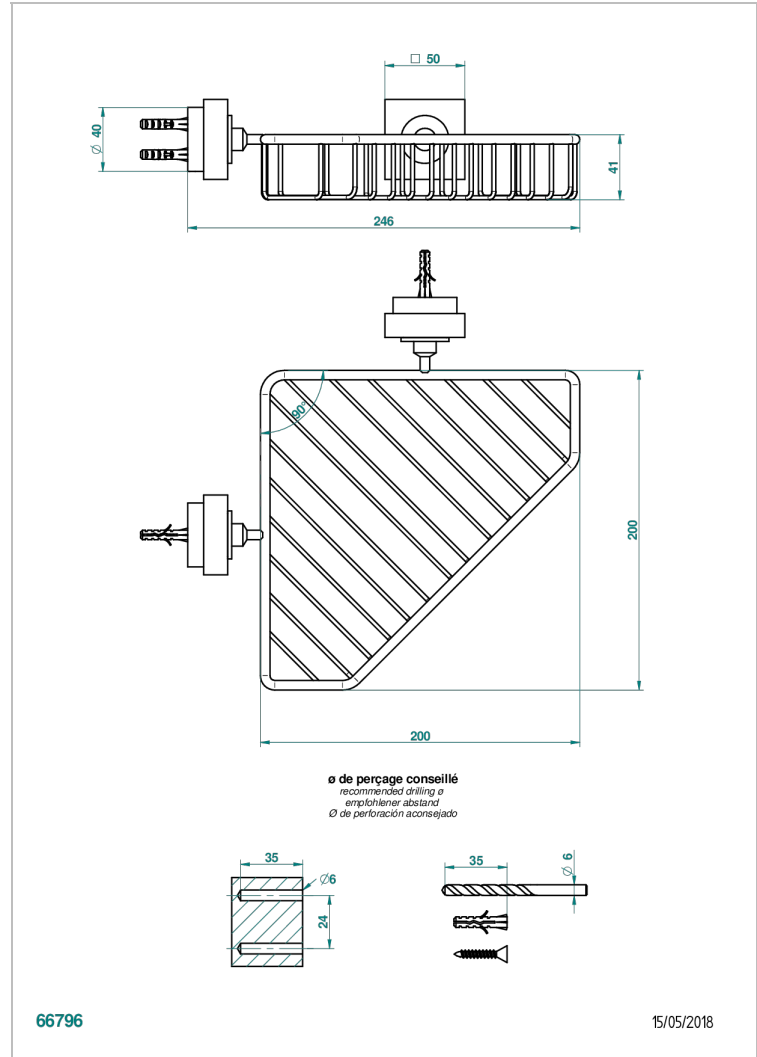

# MONTAIGNE GRAND ANTIQUE MARBLE WITH LEVER HANDLES

G3S-3623

Large corner soap basket, wall mounted

## CHARACTERISTIC

- Montaigne Grand Antique marble with lever handles
- Large corner soap basket, wall mounted