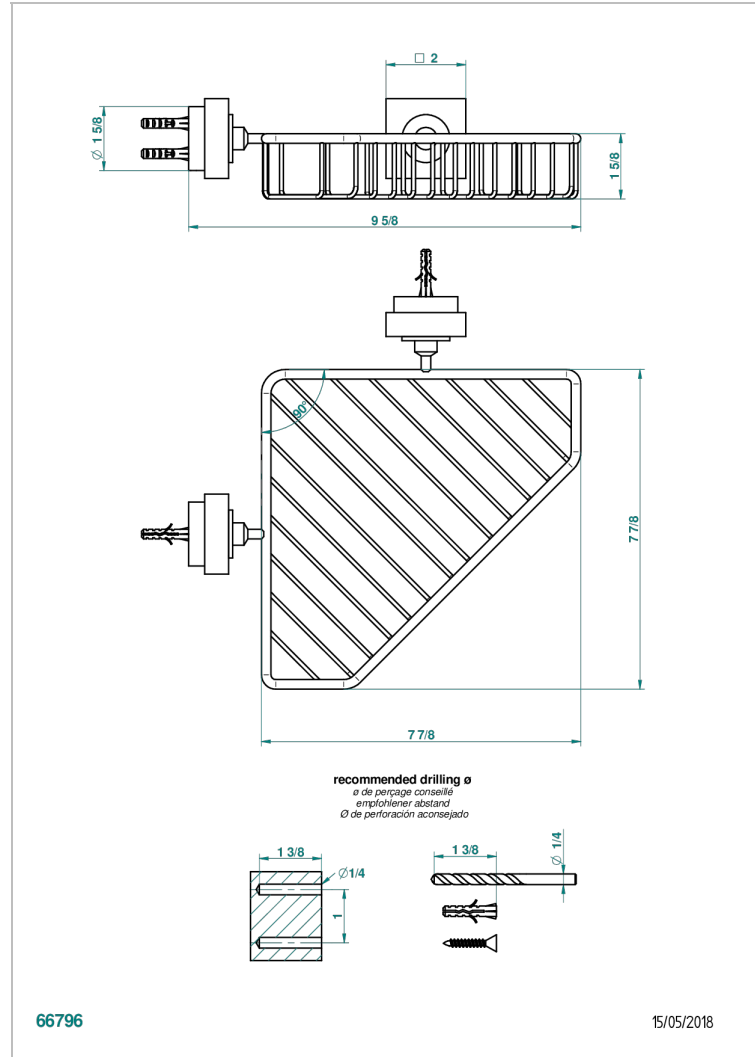

MONTAIGNE GRAND ANTIQUE MARBLE WITH LEVER HANDLES

G3S-3623

Large corner soap basket, wall mounted

66796

15/05/2018

CHARACTERISTIC

- Montaigne Grand Antique marble with lever handles
- Large corner soap basket, wall mounted