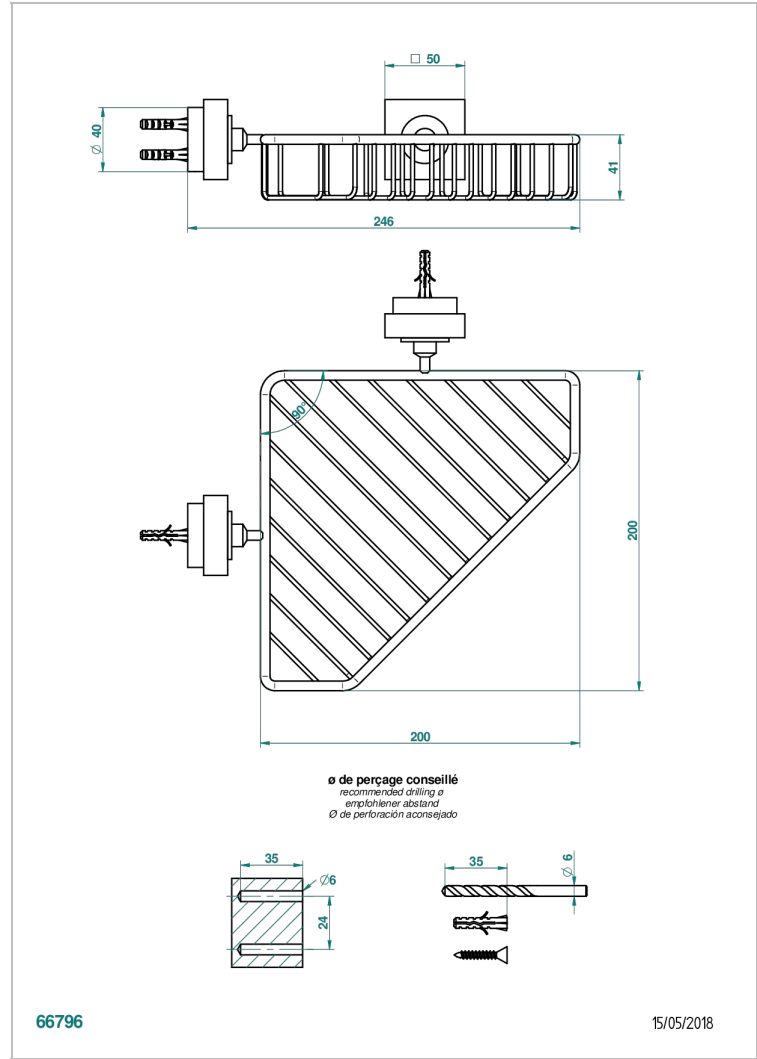

MONTAIGNE GRAND ANTIQUE MARBLE WITH LEVER

G3S-3623

Corner soap dish with flanges, 200 x 200 mm

CHARACTERISTIC

- Montaigne Grand Antique marble with lever
- Corner soap dish with flanges, 200 x 200 mm

AVAILABLE FINITIONS