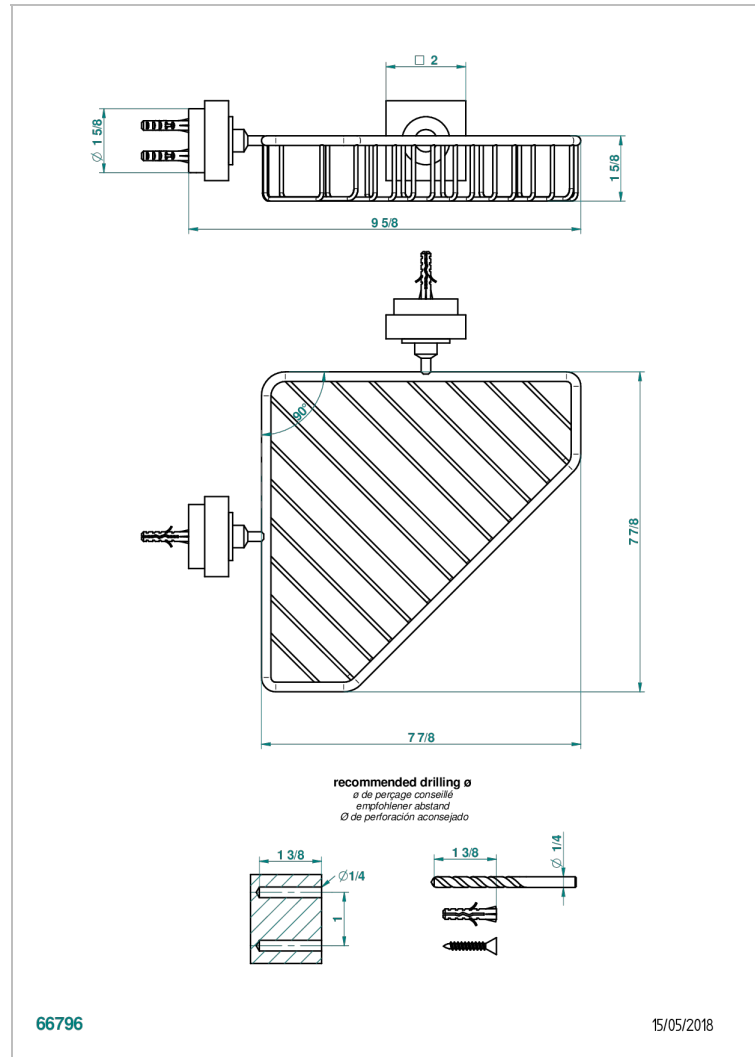

# MONTAIGNE GRAND ANTIQUE MARBLE WITH LEVER

G3S-3623

Corner soap dish with flanges, 200 x 200 mm

## CHARACTERISTIC

- Montaigne Grand Antique marble with lever
- Corner soap dish with flanges, 200 x 200 mm