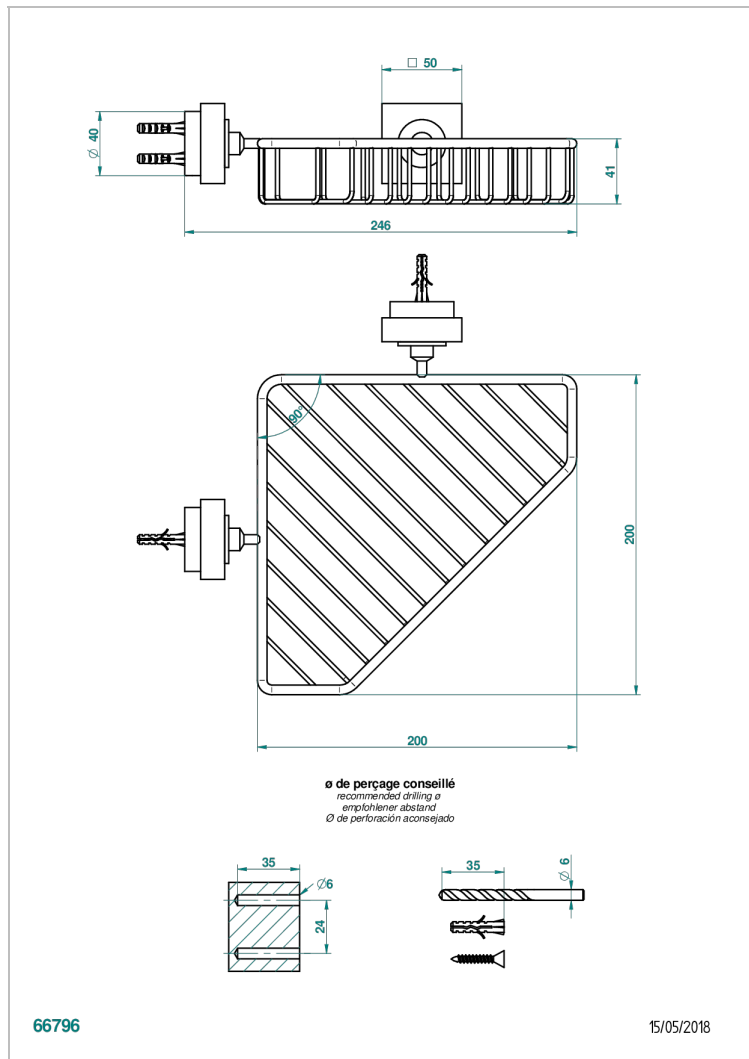

MONTAIGNE GRAND ANTIQUE MARBLE WITH LEVER

G3S-3623

Corner soap dish with flanges, 200 x 200 mm

CHARACTERISTIC

- Montaigne Grand Antique marble with lever
- Corner soap dish with flanges, 200 x 200 mm

AVAILABLE FINITIONS