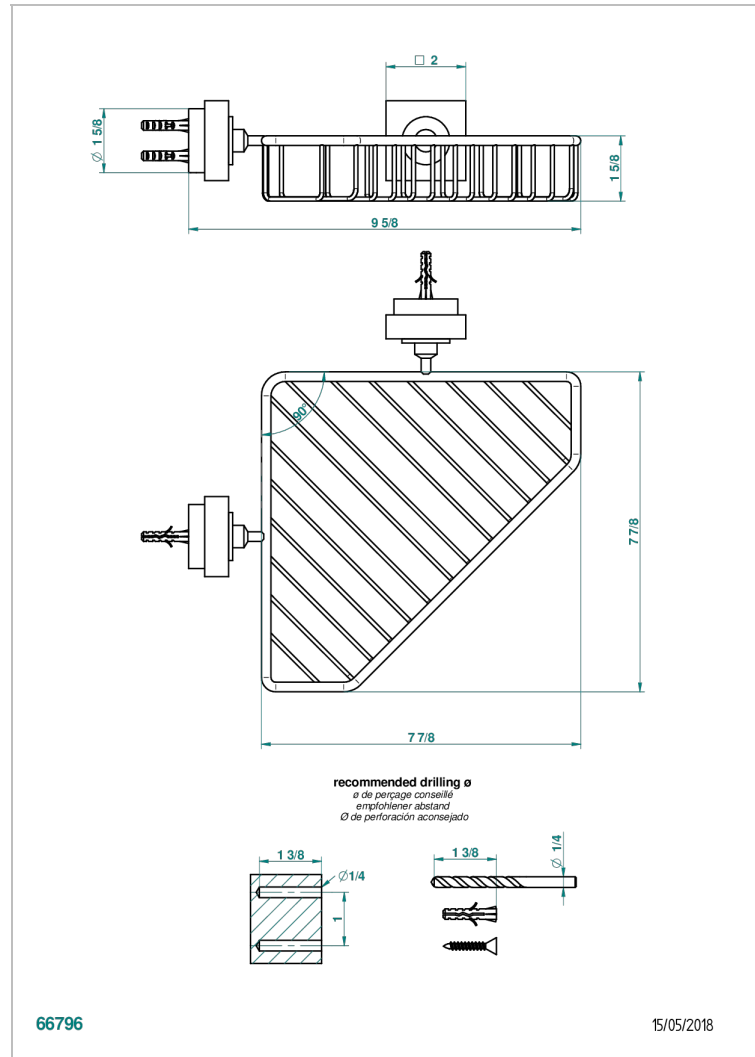

MONTAIGNE GRAND ANTIQUE MARBLE WITH LEVER

G3S-3623

Corner soap dish with flanges, 200 x 200 mm

CHARACTERISTIC

- Montaigne Grand Antique marble with lever
- Corner soap dish with flanges, 200 x 200 mm

AVAILABLE FINITIONS