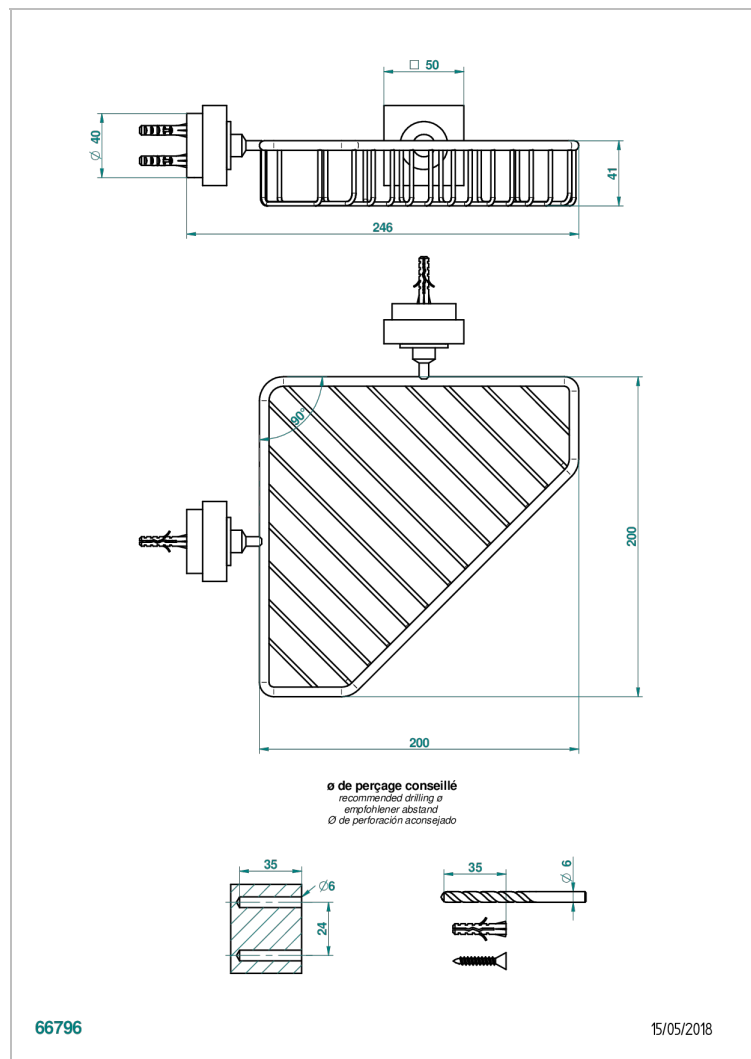

MONTAIGNE GRAND ANTIQUE MARBLE

G3R-3623

Large corner soap basket, wall mounted

CHARACTERISTIC

- Montaigne Grand Antique marble
- Large corner soap basket, wall mounted

AVAILABLE FINITIONS

Black ceram - D30
Blush PVD - H62
Brass color PVD - H49
Brown bronze color PVD - F33
Chrome polished - A02
Chrome polished / gold polished - G02