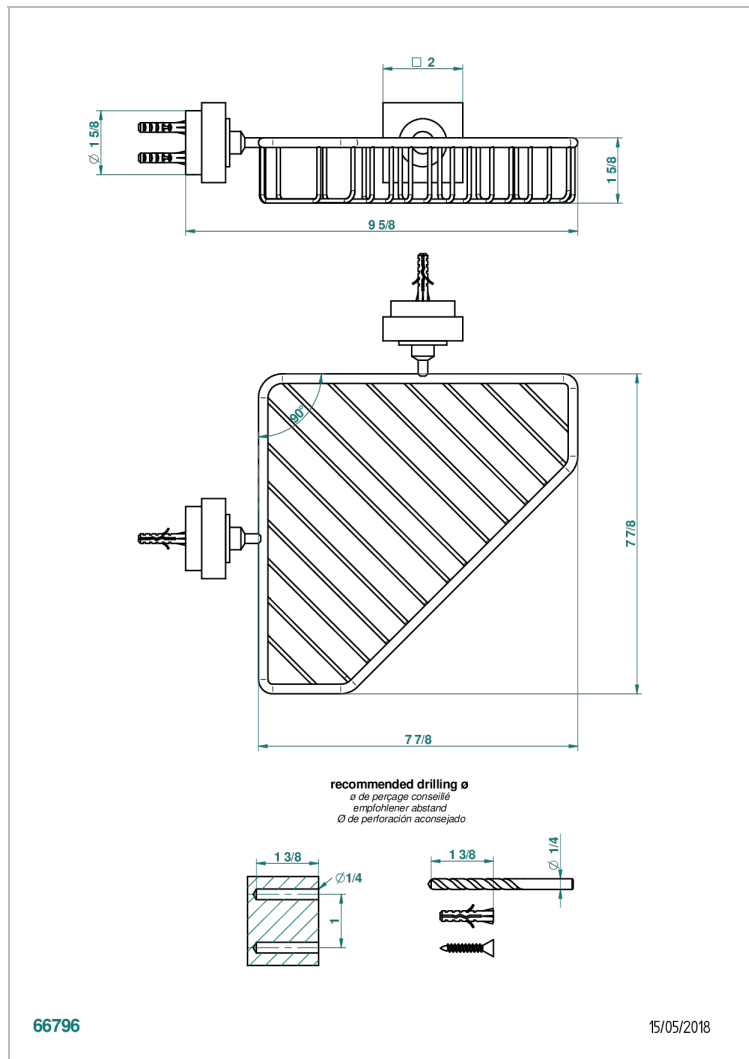

MONTAIGNE GRAND ANTIQUE MARBLE

G3R-3623

Large corner soap basket, wall mounted

CHARACTERISTIC

- Montaigne Grand Antique marble
- Large corner soap basket, wall mounted

AVAILABLE FINITIONS

Black ceram - D30

Blush PVD - H62