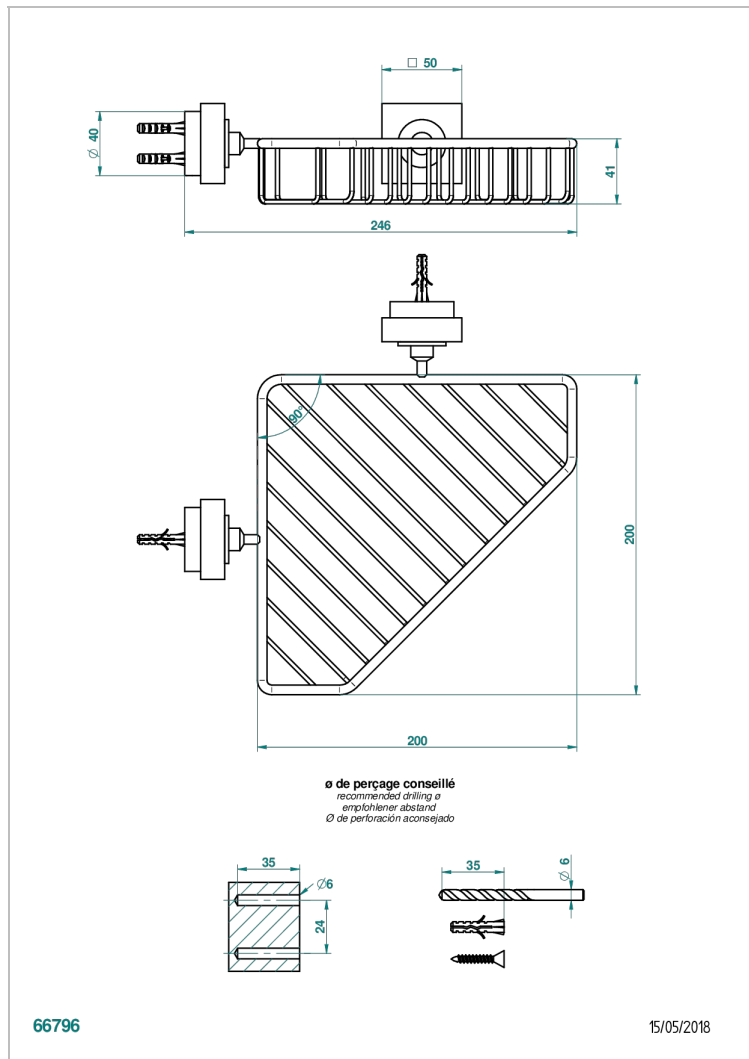

MONTAIGNE GRAND ANTIQUE MARBLE

G3R-3623

Corner soap dish with flanges, 200 x 200 mm

CHARACTERISTIC

- Montaigne Grand Antique marble
- Corner soap dish with flanges, 200 x 200 mm

AVAILABLE FINITIONS

Antique nickel - H28
Black ceram - D30
Blush PVD - H62
Brass color PVD - H49
Brown bronze color PVD - F33
Gold color PVD - H52