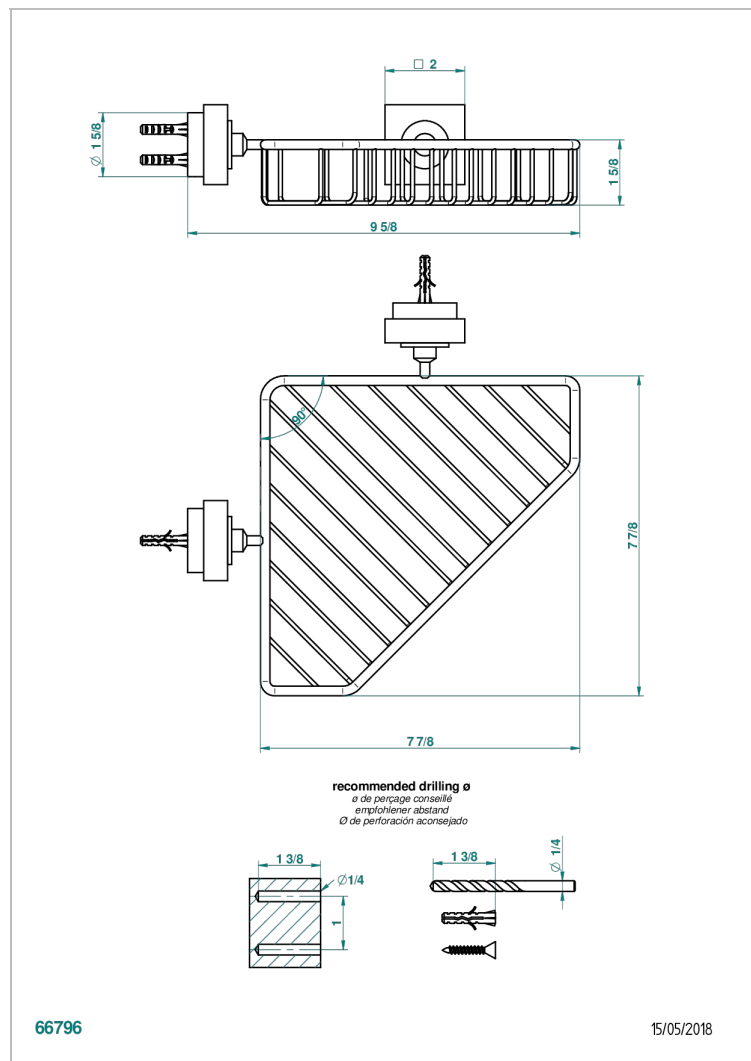

MONTAIGNE GRAND ANTIQUE MARBLE

G3R-3623

Corner soap dish with flanges, 200 x 200 mm

CHARACTERISTIC

- Montaigne Grand Antique marble
- Corner soap dish with flanges, 200 x 200 mm

AVAILABLE FINITIONS

Antique nickel - H28
 Black ceram - D30
 Blush PVD - H62
 Brass color PVD - H49
 Brown bronze color PVD - F33
 Gold color PVD - H52