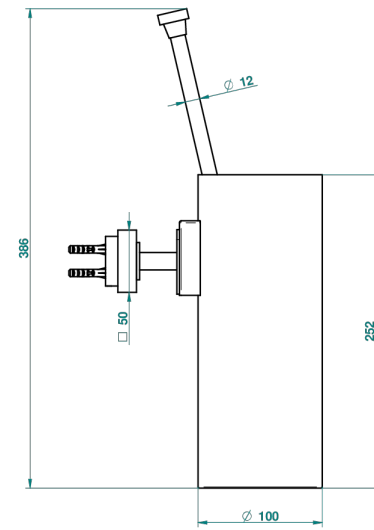

MONTAIGNE VENUS WHITE MARBLE WITH LEVER HANDLES

G3W-4720

Wall mounted toilet brush holder

66794

15/05/2018

CHARACTERISTIC

- Montaigne Vénus white marble with lever handles
- Wall mounted toilet brush holder

AVAILABLE FINITIONS

Black ceram - D30
Blush PVD - H62
Brass color PVD - H49
Brown bronze color PVD - F33
Chrome polished - A02
Chrome polished / gold polished - G02

Copper antique matt, coated - H07
Gold color PVD - H52
Gold mat - F07
Gold polished - F01
Graphite PVD - H64
Light coated bronze - D01

Matt Umber PVD - H67
Matt blush PVD - H60
Matt brass color PVD - H50
Matt brown bronze color PVD - F34
Matt chrome (American satin) - C02
Matt gold color PVD - H53

Matt graphite PVD - H65
Matt nickel (American satin) - C01
Matt nickel color PVD - H56
Nickel antique / Sovereign - H28
Nickel color PVD - H55
Nickel polished - B01

Soft gold - F30
Soft matt gold - F31
Umber PVD - H66