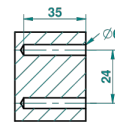

MONTAIGNE VENUS WHITE MARBLE WITH LEVER HANDLES

G3W-4720

Wall mounted toilet brush holder

66794

15/05/2018

CHARACTERISTIC

- Montaigne Vénus white marble with lever handles
- Wall mounted toilet brush holder

AVAILABLE FINITIONS

Black ceram - D30
Blush PVD - H62
Brass color PVD - H49
Brown bronze color PVD - F33
Chrome polished - A02
Chrome polished / gold polished - G02

Copper antique matt, coated - H07
Gold color PVD - H52
Gold mat - F07
Gold polished - F01
Graphite PVD - H64
Light coated bronze - D01

Matt Umber PVD - H67
Matt blush PVD - H60
Matt brass color PVD - H50
Matt brown bronze color PVD - F34
Matt chrome (American satin) - C02
Matt gold color PVD - H53

Matt graphite PVD - H65
Matt nickel (American satin) - C01
Matt nickel color PVD - H56
Nickel antique / Sovereign - H28
Nickel color PVD - H55
Nickel polished - B01

Soft gold - F30
Soft matt gold - F31
Umber PVD - H66