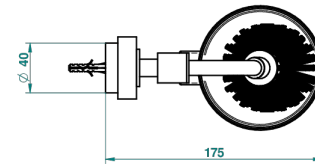

MONTAIGNE VENUS WHITE MARBLE WITH LEVER HANDLES

G3W-4720

Wall mounted toilet brush holder

66794

15/05/2018

CHARACTERISTIC

- Montaigne Vénus white marble with lever handles
- Wall mounted toilet brush holder

AVAILABLE FINITIONS

Black ceram - D30
Blush PVD - H62
Brass color PVD - H49
Brown bronze color PVD - F33
Chrome polished - A02
Chrome polished / gold polished - G02

Copper antique matt, coated - H07
Gold color PVD - H52
Gold mat - F07
Gold polished - F01
Graphite PVD - H64
Light coated bronze - D01

Matt Umber PVD - H67
Matt blush PVD - H60
Matt brass color PVD - H50
Matt brown bronze color PVD - F34
Matt chrome (American satin) - C02
Matt gold color PVD - H53

Matt graphite PVD - H65
Matt nickel (American satin) - C01
Matt nickel color PVD - H56
Nickel antique / Sovereign - H28
Nickel color PVD - H55
Nickel polished - B01

Soft gold - F30
Soft matt gold - F31
Umber PVD - H66