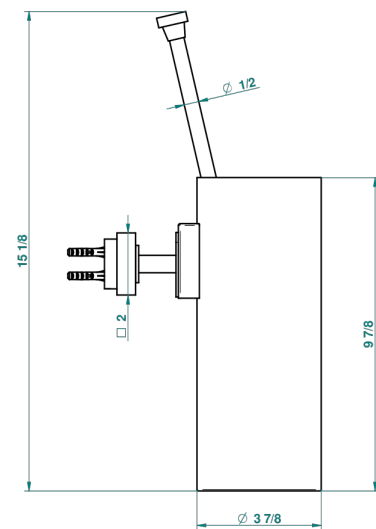

MONTAIGNE VENUS WHITE MARBLE WITH LEVER HANDLES

G3W-4720

Wall mounted toilet brush holder

66794

15/05/2018

CHARACTERISTIC

- Montaigne Vénus white marble with lever handles
- Wall mounted toilet brush holder

AVAILABLE FINITIONS

Black ceram - D30
Blush PVD - H62
Brass color PVD - H49
Brown bronze color PVD - F33
Chrome polished - A02
Chrome polished / gold polished - G02

Copper antique matt, coated - H07
Gold color PVD - H52
Gold mat - F07
Gold polished - F01
Graphite PVD - H64
Light coated bronze - D01

Matt Umber PVD - H67
Matt blush PVD - H60
Matt brass color PVD - H50
Matt brown bronze color PVD - F34
Matt chrome (American satin) - C02
Matt gold color PVD - H53

Matt graphite PVD - H65
Matt nickel (American satin) - C01
Matt nickel color PVD - H56
Nickel antique / Sovereign - H28
Nickel color PVD - H55
Nickel polished - B01

Soft gold - F30
Soft matt gold - F31
Umber PVD - H66