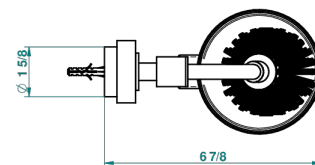

MONTAIGNE VENUS WHITE MARBLE WITH LEVER HANDLES

G3W-4720

Wall mounted toilet brush holder

66794

15/05/2018

CHARACTERISTIC

- Montaigne Vénus white marble with lever handles
- Wall mounted toilet brush holder

AVAILABLE FINITIONS

Black ceram - D30
Blush PVD - H62
Brass color PVD - H49
Brown bronze color PVD - F33
Chrome polished - A02
Chrome polished / gold polished - G02

Copper antique matt, coated - H07
Gold color PVD - H52
Gold mat - F07
Gold polished - F01
Graphite PVD - H64
Light coated bronze - D01

Matt Umber PVD - H67
Matt blush PVD - H60
Matt brass color PVD - H50
Matt brown bronze color PVD - F34
Matt chrome (American satin) - C02
Matt gold color PVD - H53

Matt graphite PVD - H65
Matt nickel (American satin) - C01
Matt nickel color PVD - H56
Nickel antique / Sovereign - H28
Nickel color PVD - H55
Nickel polished - B01

Soft gold - F30
Soft matt gold - F31
Umber PVD - H66