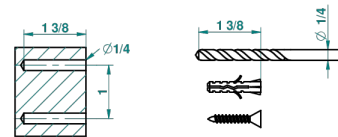

MONTAIGNE VENUS WHITE MARBLE WITH LEVER HANDLES

G3W-4720

Wall mounted toilet brush holder

66794

15/05/2018

CHARACTERISTIC

- Montaigne Vénus white marble with lever handles
- Wall mounted toilet brush holder

AVAILABLE FINITIONS

Black ceram - D30
Blush PVD - H62
Brass color PVD - H49
Brown bronze color PVD - F33
Chrome polished - A02
Chrome polished / gold polished - G02

Copper antique matt, coated - H07
Gold color PVD - H52
Gold mat - F07
Gold polished - F01
Graphite PVD - H64
Light coated bronze - D01

Matt Umber PVD - H67
Matt blush PVD - H60
Matt brass color PVD - H50
Matt brown bronze color PVD - F34
Matt chrome (American satin) - C02
Matt gold color PVD - H53

Matt graphite PVD - H65
Matt nickel (American satin) - C01
Matt nickel color PVD - H56
Nickel antique / Sovereign - H28
Nickel color PVD - H55
Nickel polished - B01

Soft gold - F30
Soft matt gold - F31
Umber PVD - H66