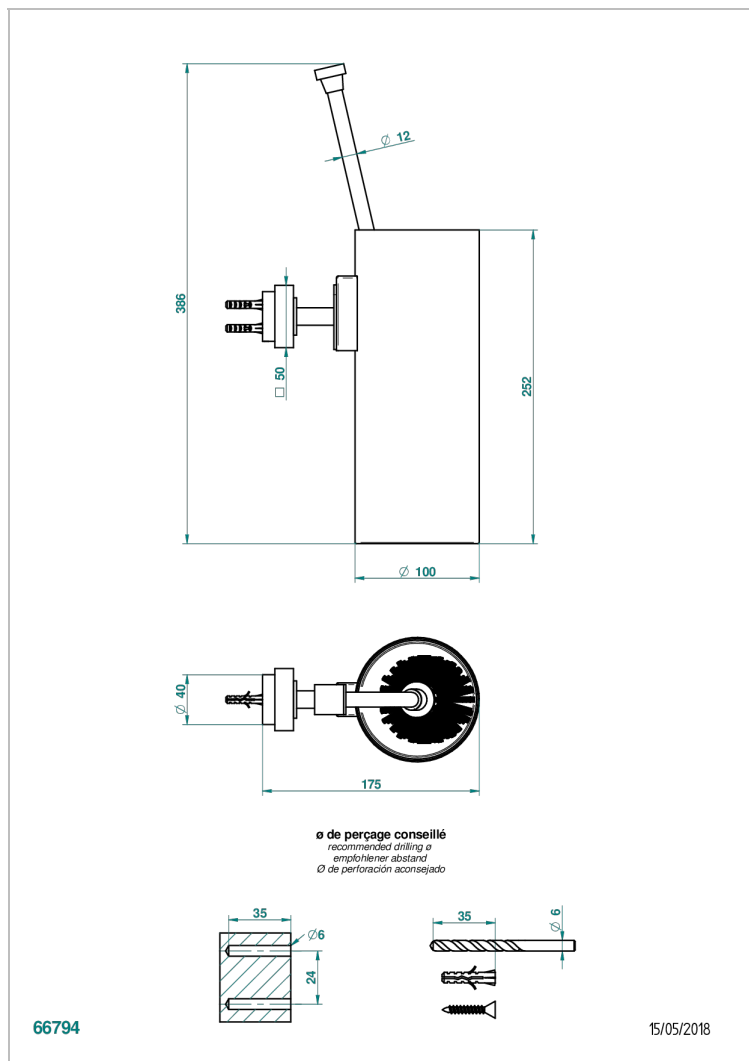

MONTAIGNE VENUS WHITE MARBLE

G3V-4720

Wall mounted WC brush and holder, all metal

CHARACTERISTIC

- Montaigne Venus white marble
- Wall mounted WC brush and holder, all metal

AVAILABLE FINITIONS

Antique nickel - H28
Black ceram - D30
Blush PVD - H62
Brass color PVD - H49
Brown bronze color PVD - F33
Gold color PVD - H52