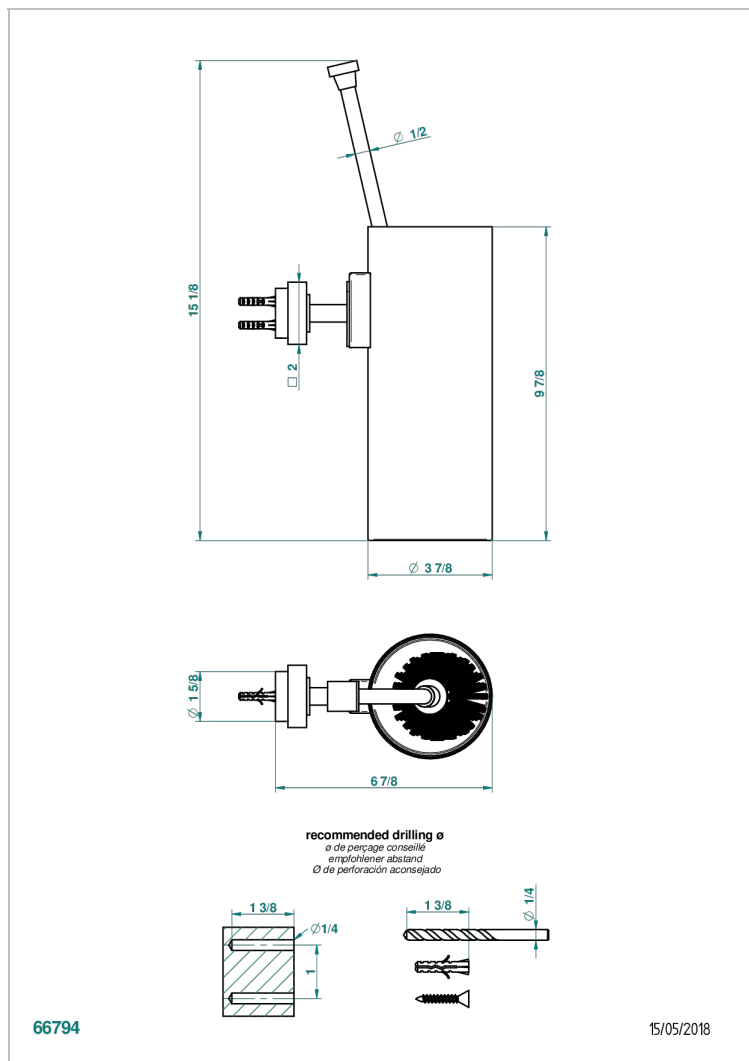

# MONTAIGNE VENUS WHITE MARBLE

G3V-4720

Wall mounted WC brush and holder, all metal

## CHARACTERISTIC

- Montaigne Venus white marble
- Wall mounted WC brush and holder, all metal