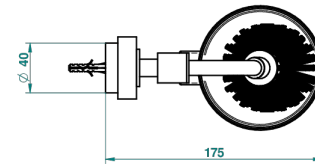

MONTAIGNE LEONARDO GREY MARBLE WITH LEVER HANDLES

G3U-4720

Wall mounted toilet brush holder

66793

15/05/2018

CHARACTERISTIC

- Montaigne Leonardo Grey marble with lever handles
- Wall mounted toilet brush holder

AVAILABLE FINITIONS

Black ceram - D30
Blush PVD - H62
Brass color PVD - H49
Brown bronze color PVD - F33
Chrome polished - A02
Chrome polished / gold polished - G02

Copper antique matt, coated - H07
Gold color PVD - H52
Gold mat - F07
Gold polished - F01
Graphite PVD - H64
Light coated bronze - D01

Matt Umber PVD - H67
Matt blush PVD - H60
Matt brass color PVD - H50
Matt brown bronze color PVD - F34
Matt chrome (American satin) - C02
Matt gold color PVD - H53

Matt graphite PVD - H65
Matt nickel (American satin) - C01
Matt nickel color PVD - H56
Nickel antique / Sovereign - H28
Nickel color PVD - H55
Nickel polished - B01

Soft gold - F30
Soft matt gold - F31
Umber PVD - H66