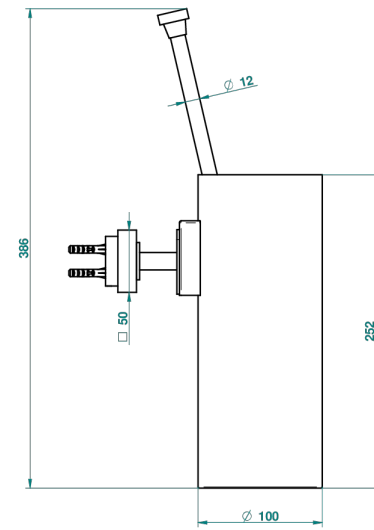

MONTAIGNE LEONARDO GREY MARBLE WITH LEVER HANDLES

G3U-4720

Wall mounted toilet brush holder

66793

15/05/2018

CHARACTERISTIC

- Montaigne Leonardo Grey marble with lever handles
- Wall mounted toilet brush holder

AVAILABLE FINITIONS

Black ceram - D30
Blush PVD - H62
Brass color PVD - H49
Brown bronze color PVD - F33
Chrome polished - A02
Chrome polished / gold polished - G02

Copper antique matt, coated - H07
Gold color PVD - H52
Gold mat - F07
Gold polished - F01
Graphite PVD - H64
Light coated bronze - D01

Matt Umber PVD - H67
Matt blush PVD - H60
Matt brass color PVD - H50
Matt brown bronze color PVD - F34
Matt chrome (American satin) - C02
Matt gold color PVD - H53

Matt graphite PVD - H65
Matt nickel (American satin) - C01
Matt nickel color PVD - H56
Nickel antique / Sovereign - H28
Nickel color PVD - H55
Nickel polished - B01

Soft gold - F30
Soft matt gold - F31
Umber PVD - H66