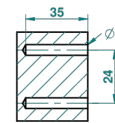

MONTAIGNE LEONARDO GREY MARBLE WITH LEVER HANDLES

G3U-4720

Wall mounted toilet brush holder

66793

15/05/2018

CHARACTERISTIC

- Montaigne Leonardo Grey marble with lever handles
- Wall mounted toilet brush holder

AVAILABLE FINITIONS

Black ceram - D30
Blush PVD - H62
Brass color PVD - H49
Brown bronze color PVD - F33
Chrome polished - A02
Chrome polished / gold polished - G02

Copper antique matt, coated - H07
Gold color PVD - H52
Gold mat - F07
Gold polished - F01
Graphite PVD - H64
Light coated bronze - D01

Matt Umber PVD - H67
Matt blush PVD - H60
Matt brass color PVD - H50
Matt brown bronze color PVD - F34
Matt chrome (American satin) - C02
Matt gold color PVD - H53

Matt graphite PVD - H65
Matt nickel (American satin) - C01
Matt nickel color PVD - H56
Nickel antique / Sovereign - H28
Nickel color PVD - H55
Nickel polished - B01

Soft gold - F30
Soft matt gold - F31
Umber PVD - H66