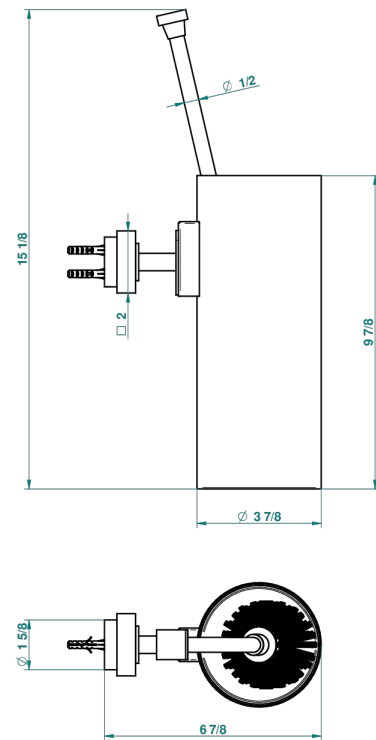

MONTAIGNE LEONARDO GREY MARBLE WITH LEVER HANDLES

G3U-4720

Wall mounted toilet brush holder

66793

15/05/2018

CHARACTERISTIC

- Montaigne Leonardo Grey marble with lever handles
- Wall mounted toilet brush holder

AVAILABLE FINITIONS

Black ceram - D30
Blush PVD - H62
Brass color PVD - H49
Brown bronze color PVD - F33
Chrome polished - A02
Chrome polished / gold polished - G02

Copper antique matt, coated - H07
Gold color PVD - H52
Gold mat - F07
Gold polished - F01
Graphite PVD - H64
Light coated bronze - D01

Matt Umber PVD - H67
Matt blush PVD - H60
Matt brass color PVD - H50
Matt brown bronze color PVD - F34
Matt chrome (American satin) - C02
Matt gold color PVD - H53

Matt graphite PVD - H65
Matt nickel (American satin) - C01
Matt nickel color PVD - H56
Nickel antique / Sovereign - H28
Nickel color PVD - H55
Nickel polished - B01

Soft gold - F30
Soft matt gold - F31
Umber PVD - H66