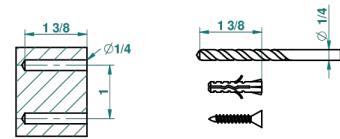

MONTAIGNE LEONARDO GREY MARBLE WITH LEVER HANDLES

G3U-4720

Wall mounted toilet brush holder

66793

15/05/2018

CHARACTERISTIC

- Montaigne Leonardo Grey marble with lever handles
- Wall mounted toilet brush holder

AVAILABLE FINITIONS

Black ceram - D30
Blush PVD - H62
Brass color PVD - H49
Brown bronze color PVD - F33
Chrome polished - A02
Chrome polished / gold polished - G02

Copper antique matt, coated - H07
Gold color PVD - H52
Gold mat - F07
Gold polished - F01
Graphite PVD - H64
Light coated bronze - D01

Matt Umber PVD - H67
Matt blush PVD - H60
Matt brass color PVD - H50
Matt brown bronze color PVD - F34
Matt chrome (American satin) - C02
Matt gold color PVD - H53

Matt graphite PVD - H65
Matt nickel (American satin) - C01
Matt nickel color PVD - H56
Nickel antique / Sovereign - H28
Nickel color PVD - H55
Nickel polished - B01

Soft gold - F30
Soft matt gold - F31
Umber PVD - H66