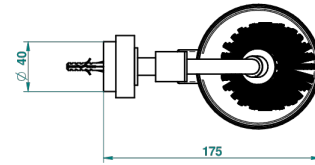

MONTAIGNE LEONARDO GREY MARBLE

G3T-4720

Wall mounted toilet brush holder

66793

15/05/2018

CHARACTERISTIC

- Montaigne Leonardo Grey marble
- Wall mounted toilet brush holder

AVAILABLE FINITIONS

Black ceram - D30
Blush PVD - H62
Brass color PVD - H49
Brown bronze color PVD - F33
Chrome polished - A02
Chrome polished / gold polished - G02

Copper antique matt, coated - H07
Gold color PVD - H52
Gold mat - F07
Gold polished - F01
Graphite PVD - H64
Light coated bronze - D01

Matt Umber PVD - H67
Matt blush PVD - H60
Matt brass color PVD - H50
Matt brown bronze color PVD - F34
Matt chrome (American satin) - C02
Matt gold color PVD - H53

Matt graphite PVD - H65
Matt nickel (American satin) - C01
Matt nickel color PVD - H56
Nickel antique / Sovereign - H28
Nickel color PVD - H55
Nickel polished - B01

Soft gold - F30
Soft matt gold - F31
Umber PVD - H66