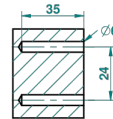

MONTAIGNE LEONARDO GREY MARBLE

G3T-4720

Wall mounted toilet brush holder

66793

15/05/2018

CHARACTERISTIC

- Montaigne Leonardo Grey marble
- Wall mounted toilet brush holder

AVAILABLE FINITIONS

Black ceram - D30
Blush PVD - H62
Brass color PVD - H49
Brown bronze color PVD - F33
Chrome polished - A02
Chrome polished / gold polished - G02

Copper antique matt, coated - H07
Gold color PVD - H52
Gold mat - F07
Gold polished - F01
Graphite PVD - H64
Light coated bronze - D01

Matt Umber PVD - H67
Matt blush PVD - H60
Matt brass color PVD - H50
Matt brown bronze color PVD - F34
Matt chrome (American satin) - C02
Matt gold color PVD - H53

Matt graphite PVD - H65
Matt nickel (American satin) - C01
Matt nickel color PVD - H56
Nickel antique / Sovereign - H28
Nickel color PVD - H55
Nickel polished - B01

Soft gold - F30
Soft matt gold - F31
Umber PVD - H66