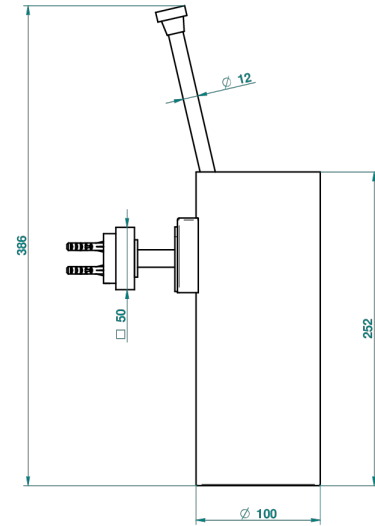

MONTAIGNE LEONARDO GREY MARBLE

G3T-4720

Wall mounted toilet brush holder

66793

15/05/2018

CHARACTERISTIC

- Montaigne Leonardo Grey marble
- Wall mounted toilet brush holder

AVAILABLE FINITIONS

Black ceram - D30
Blush PVD - H62
Brass color PVD - H49
Brown bronze color PVD - F33
Chrome polished - A02
Chrome polished / gold polished - G02

Copper antique matt, coated - H07
Gold color PVD - H52
Gold mat - F07
Gold polished - F01
Graphite PVD - H64
Light coated bronze - D01

Matt Umber PVD - H67
Matt blush PVD - H60
Matt brass color PVD - H50
Matt brown bronze color PVD - F34
Matt chrome (American satin) - C02
Matt gold color PVD - H53

Matt graphite PVD - H65
Matt nickel (American satin) - C01
Matt nickel color PVD - H56
Nickel antique / Sovereign - H28
Nickel color PVD - H55
Nickel polished - B01

Soft gold - F30
Soft matt gold - F31
Umber PVD - H66