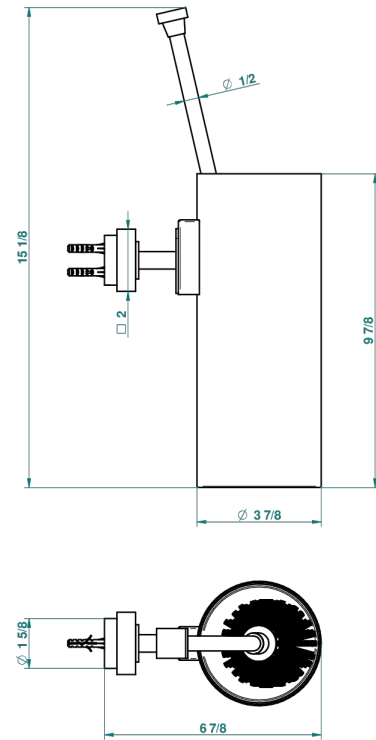

MONTAIGNE LEONARDO GREY MARBLE

G3T-4720

Wall mounted toilet brush holder

66793

15/05/2018

CHARACTERISTIC

- Montaigne Leonardo Grey marble
- Wall mounted toilet brush holder

AVAILABLE FINITIONS

Black ceram - D30

Blush PVD - H62

Brass color PVD - H49

Brown bronze color PVD - F33

Chrome polished - A02

Chrome polished / gold polished - G02

Copper antique matt, coated - H07

Gold color PVD - H52

Gold mat - F07

Gold polished - F01

Graphite PVD - H64

Light coated bronze - D01

Matt Umber PVD - H67

Matt blush PVD - H60

Matt brass color PVD - H50

Matt brown bronze color PVD - F34

Matt chrome (American satin) - C02

Matt gold color PVD - H53

Matt graphite PVD - H65

Matt nickel (American satin) - C01

Matt nickel color PVD - H56

Nickel antique / Sovereign - H28

Nickel color PVD - H55

Nickel polished - B01

Soft gold - F30

Soft matt gold - F31

Umber PVD - H66