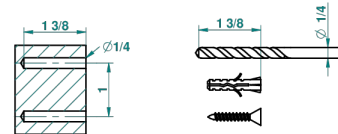

MONTAIGNE LEONARDO GREY MARBLE

G3T-4720

Wall mounted toilet brush holder

66793

15/05/2018

CHARACTERISTIC

- Montaigne Leonardo Grey marble
- Wall mounted toilet brush holder

AVAILABLE FINITIONS

Black ceram - D30

Blush PVD - H62

Brass color PVD - H49

Brown bronze color PVD - F33

Chrome polished - A02

Chrome polished / gold polished - G02

Copper antique matt, coated - H07

Gold color PVD - H52

Gold mat - F07

Gold polished - F01

Graphite PVD - H64

Light coated bronze - D01

Matt Umber PVD - H67

Matt blush PVD - H60

Matt brass color PVD - H50

Matt brown bronze color PVD - F34

Matt chrome (American satin) - C02

Matt gold color PVD - H53

Matt graphite PVD - H65

Matt nickel (American satin) - C01

Matt nickel color PVD - H56

Nickel antique / Sovereign - H28

Nickel color PVD - H55

Nickel polished - B01

Soft gold - F30

Soft matt gold - F31

Umber PVD - H66