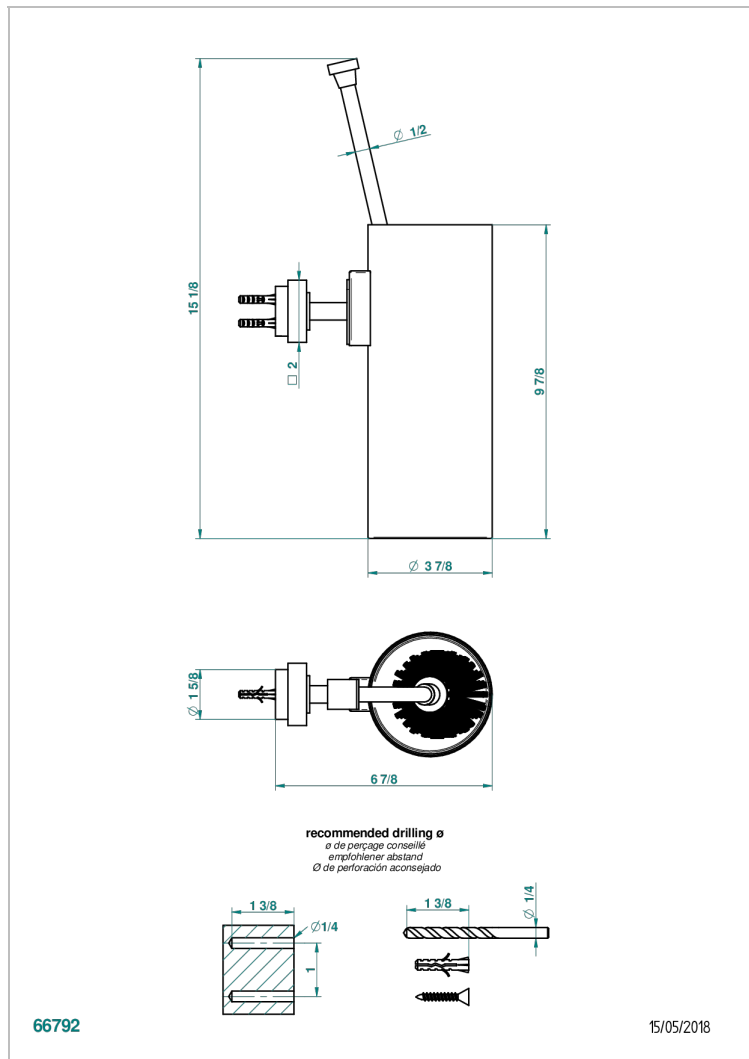

# MONTAIGNE GRAND ANTIQUE MARBLE WITH LEVER

G3S-4720

Escobillero mural sin tapa, con escobilla