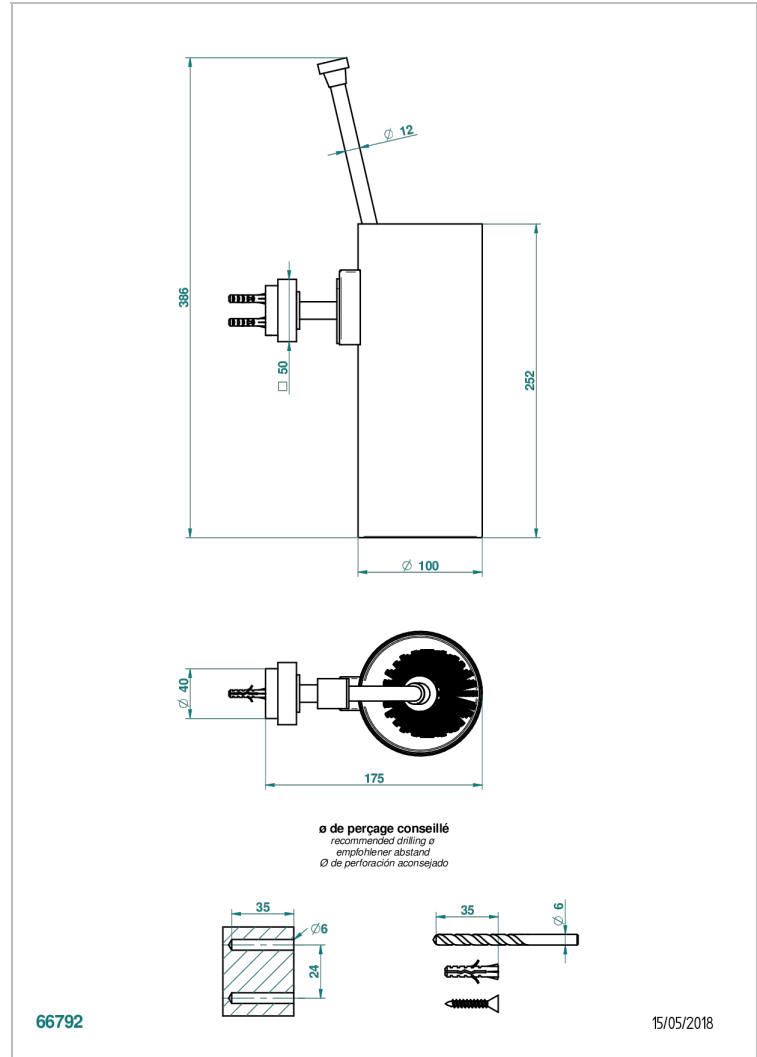

MONTAIGNE GRAND ANTIQUE MARBLE

G3R-4720

Wall mounted toilet brush holder

CHARACTERISTIC

- Montaigne Grand Antique marble
- Wall mounted toilet brush holder

AVAILABLE FINITIONS

Black ceram - D30
Blush PVD - H62
Brass color PVD - H49
Brown bronze color PVD - F33
Chrome polished - A02
Chrome polished / gold polished - G02